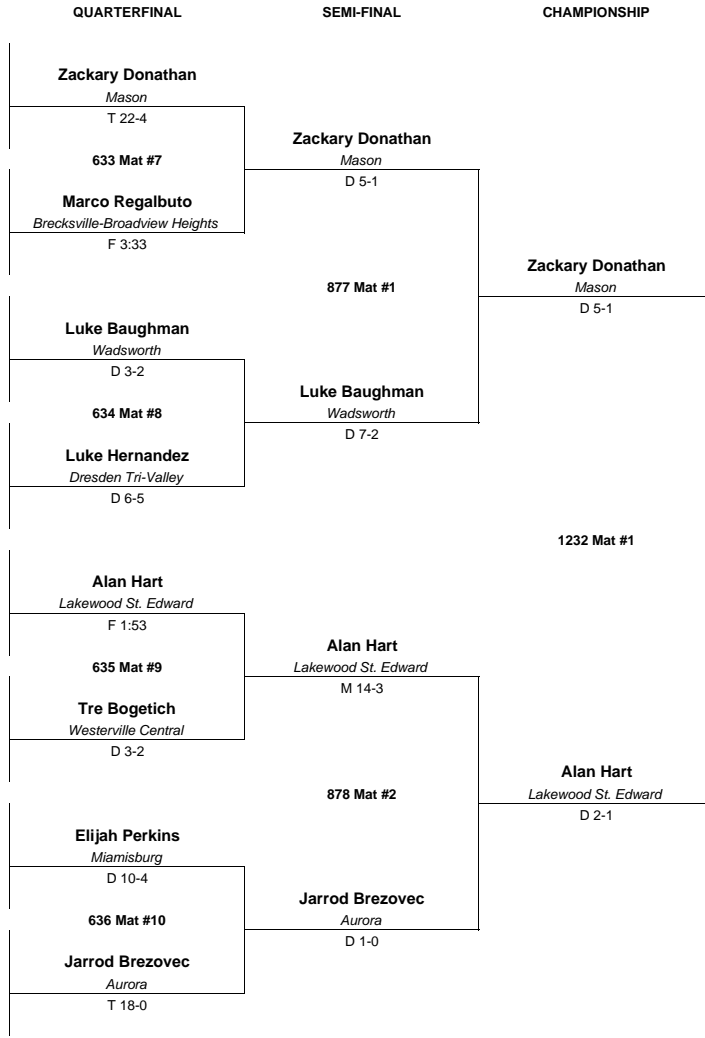

2017 DIVISION 1 STATE TOURNAMENT

132 LBS

HD=Hilliard Darby
HO=Hoover
KF=Kettering Fairmont
ME=Mentor

- ROUND 1**
- 1 Zackary Donathan KF-1 (12) 48-0
Mason
 - 257 Mat #3
 - 2 Demetrios Monroe HD-4 (11) 24-5
Hilliard Davidson
 - 3 Nick Schneider ME-3 (11) 31-15
Whitehouse Anthony Wayne
 - 258 Mat #4
 - 4 Marco Regalbuto HO-2 (10) 31-7
Brecksville-Broadview Heights
 - 5 Lamonte Chapman ME-2 (11) 29-6
Fremont Ross
 - 259 Mat #5
 - 6 Luke Baughman HO-3 (10) 33-9
Wadsworth
 - 7 Gavin Bell KF-4 (9) 30-14
Beavercreek
 - 260 Mat #6
 - 8 Luke Hernandez HD-1 (12) 46-2
Dresden Tri-Valley
 - 9 Alan Hart ME-1 (12) 37-4
Lakewood St. Edward
 - 261 Mat #7
 - 10 Skyler Decatur HO-4 (12) 43-10
Akron Ellet
 - 11 Tre Bogetich HD-3 (12) 54-4
Westerville Central
 - 262 Mat #8
 - 12 Jimmy Murphy KF-2 (12) 47-5
Milford
 - 13 Daniel Segura HD-2 (9) 38-10
Dublin Scioto
 - 263 Mat #9
 - 14 Elijah Perkins KF-3 (12) 42-3
Miamisburg
 - 15 Matt Zuckerman ME-4 (10) 35-13
Elyria
 - 264 Mat #10
 - 16 Jarrod Brezovec HO-1 (12) 47-0
Aurora

- 2016 Division 1 State Placers**
- 1 Jaden Mattox, Central Crossing (10) HD-1
 - 2 Zachary Donathan, Mason (11) KF-2
 - 3 Corey Shie, LaSalle (11) KF-1
 - 4 Connor Brady, Olentangy Liberty (9) HD-3
 - 5 Sam Dover, St Edward (9) PE-1
 - 6 Jarrod Brezovec, Aurora (11) ME-1
 - 7 Andre Stowers, Maple Heights (12) ME-3
 - 8 Luke Hernandez, Tri-Valley (11) HD-4