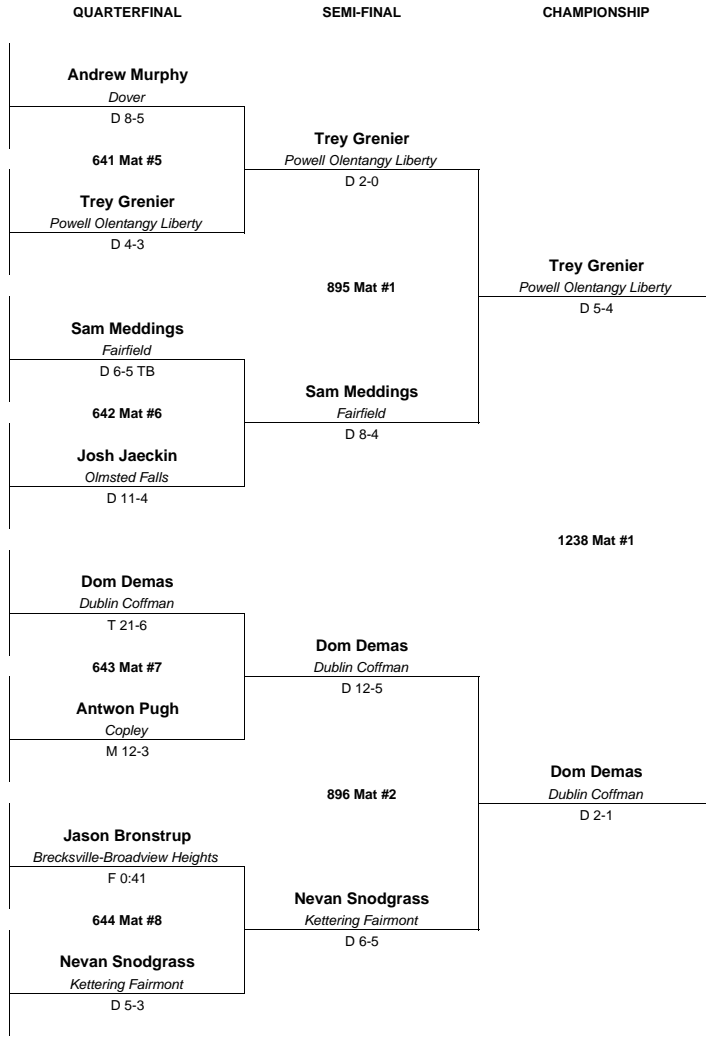

2017 DIVISION 1 STATE TOURNAMENT

145 LBS

HD=Hilliard Darby  
HO=Hoover  
KF=Kettering Fairmont  
ME=Mentor

- ROUND 1**
- 1 Andrew Murphy HO-1 (12) 43-5  
*Dover*
  - 273 Mat #9
  - 2 Cade Hepner ME-4 (12) 12-10  
*Lakewood St. Edward*
  - 3 Trey Grenier HD-3 (12) 24-4  
*Powell Olentangy Liberty*
  - 274 Mat #10
  - 4 Eric Beck KF-2 (12) 34-7  
*Cincinnati LaSalle*
  - 5 Jake Marsh HD-2 (11) 41-5  
*Marysville*
  - 275 Mat #1
  - 6 Sam Meddings KF-3 (12) 35-9  
*Fairfield*
  - 7 Malachi Strickland HO-4 (12) 24-6  
*Massillon Perry*
  - 276 Mat #2
  - 8 Josh Jaeckin ME-1 (11) 45-8  
*Olmsted Falls*
  - 9 Dom Demas HD-1 (12) 47-3  
*Dublin Coffman*
  - 277 Mat #3
  - 10 Austin Murphy KF-4 (11) 38-9  
*Cincinnati Elder*
  - 11 Antwon Pugh HO-3 (12) 42-2  
*Copley*
  - 278 Mat #4
  - 12 Garret Anderson ME-2 (11) 38-9  
*Oregon Clay*
  - 13 Jason Bronstrup HO-2 (12) 32-11  
*Brecksville-Broadview Heights*
  - 279 Mat #5
  - 14 Alex Farenchak ME-3 (11) 35-6  
*Painesville Riverside*
  - 15 Alexander Gore HD-4 (11) 38-14  
*Lewis Center Olentangy*
  - 280 Mat #6
  - 16 Nevan Snodgrass KF-1 (9) 30-5  
*Kettering Fairmont*

- 2016 Division 1 State Placers**
- 1 David Carr, Perry (Massillon) (10) ME-1
  - 2 Dominick Demas, Dublin Coffman (11) HD-1
  - 3 Trey Grenier, Olentangy Liberty (11) HD-3
  - 4 Brock Jones, Perrysburg (12) PE-2
  - 5 Ryley Regan, Miamisburg (12) KF-1
  - 6 Farouq Muhammed, Shaker Heights (9) ME-2
  - 7 Jack Stein, Mason (11) KF-2
  - 8 Chris Motter, Hudson (12) ME-3