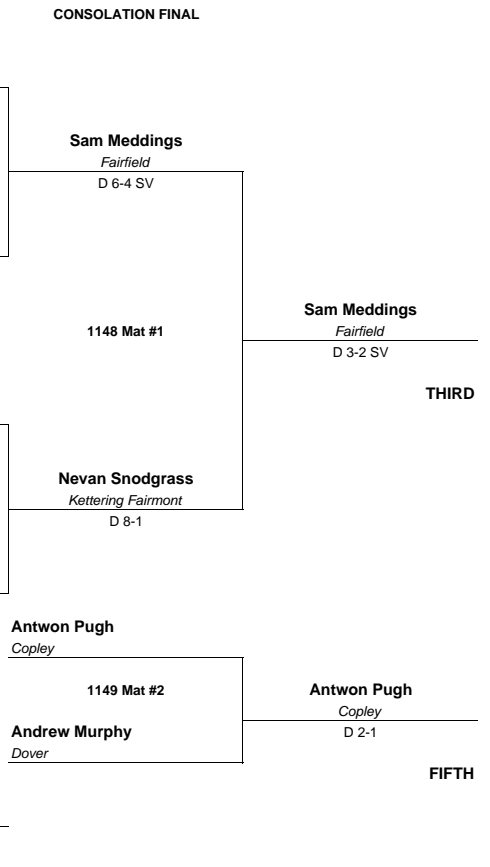

THIRD

FIFTH