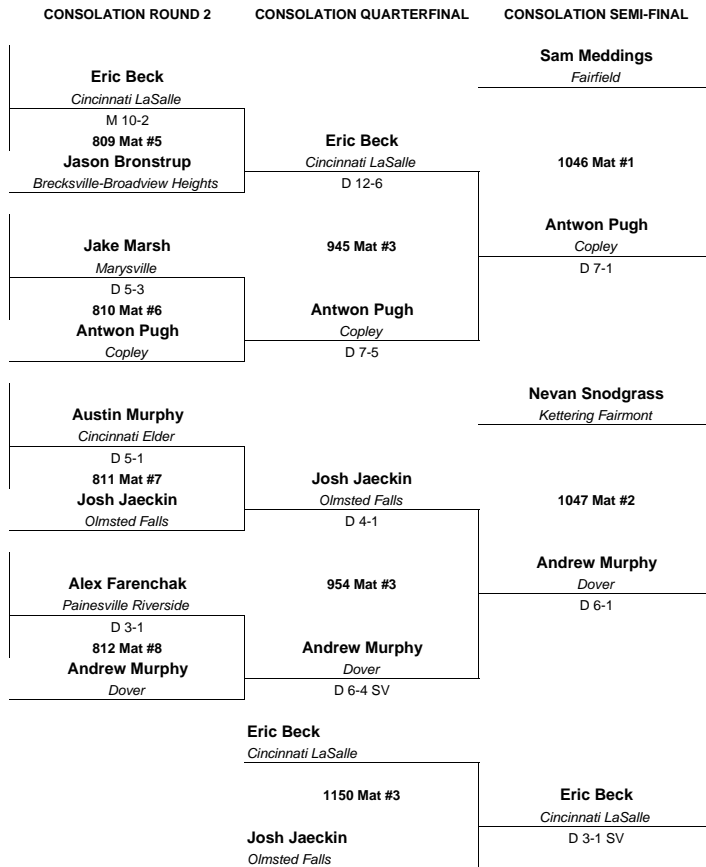

THIRD

FIFTH