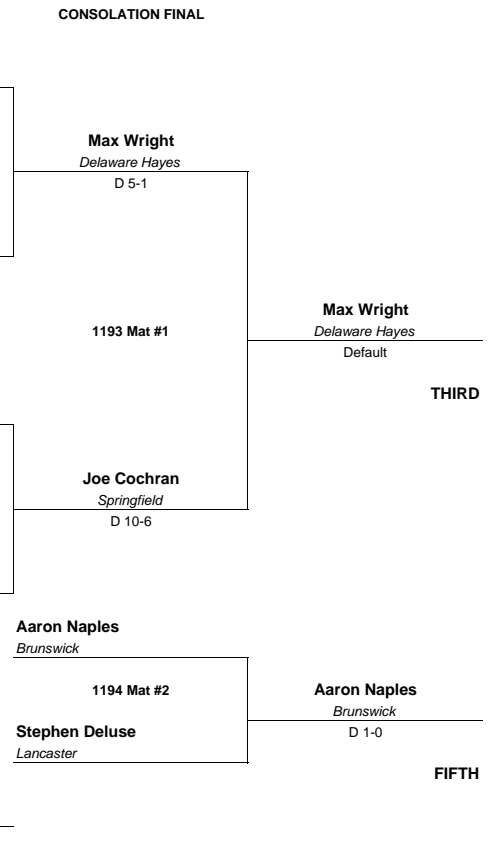

2017 DIVISION 1 STATE TOURNAMENT

195 LBS

HD=Hilliard Darby
HO=Hoover
KF=Kettering Fairmont
ME=Mentor

1. **ROUND 1**
2. 1 Anthony Perrine HO-1 (12) 27-3
     Macedonia Nordonia
     313 Mat #9
   - 2 Ashton Spurgeon HD-4 (11) 46-8
     Mount Vernon
   - 3 Aaron Huff ME-3 (12) 29-6
     Lorain
     314 Mat #10
   - 4 Brett Bryant KF-2 (12) 33-5
     Cincinnati Archbishop Moeller
   - 5 Cameron King ME-2 (12) 38-10
     Elyria
     315 Mat #1
   - 6 Garrett Bledsoe KF-3 (10) 27-7
     Cincinnati LaSalle
   - 7 Michael Drobnick HO-4 (11) 27-7
     Cleveland St. Ignatius
     316 Mat #2
   - 8 Max Wright HD-1 (12) 29-1
     Delaware Hayes
   - 9 Joe Cochran KF-1 (11) 38-3
     Springfield
     317 Mat #3
   - 10 Kyle Walsh ME-4 (12) 32-8
     Toledo Whitmer
   - 11 Jimmy Leonard HO-3 (12) 38-8
     Louisville
     318 Mat #4
   - 12 Stephen Deluse HD-2 (12) 38-8
     Lancaster
   - 13 Aaron Naples HO-2 (12) 34-3
     Brunswick
     319 Mat #5
   - 14 L.A. Kelly HD-3 (12) 37-5
     Pataskala Licking Heights
   - 15 Cameron Sauerwein KF-4 (11) 38-9
     Harrison
     320 Mat #6
   - 16 Dakota Howard ME-1 (11) 21-7
     Lakewood St. Edward

1. **2016 Division 1 State Placers**
2. 1 Ben Darmstadt, Elyria (12) PE-1
   - 2 Gary Traub, Sycamore (12) KF-1
   - 3 Logan Kemp, Centerville (12) KF-2
   - 4 Kyle Vilsack, St Ignatius (12) ME-2
   - 5 Andrew Jones, Thomas Worthington (12) HD-1
   - 6 Aaron Naples, Brunswick (11) PE-2
   - 7 Grant Martin, Lake (Uniontown) (12) ME-3
   - 8 Devin Johnson, Chardon (12) ME-1

1

1. **CONSOLATION ROUND 1**
2. Ashton Spurgeon
     Mount Vernon
     493 Mat #5
   - Aaron Huff
     Lorain
   - Garrett Bledsoe
     Cincinnati LaSalle
     494 Mat #6
   - Michael Drobnick
     Cleveland St. Ignatius
   - Kyle Walsh
     Toledo Whitmer
     495 Mat #7
   - Stephen Deluse
     Lancaster
   - L.A. Kelly
     Pataskala Licking Heights
     496 Mat #8
   - Cameron Sauerwein
     Harrison