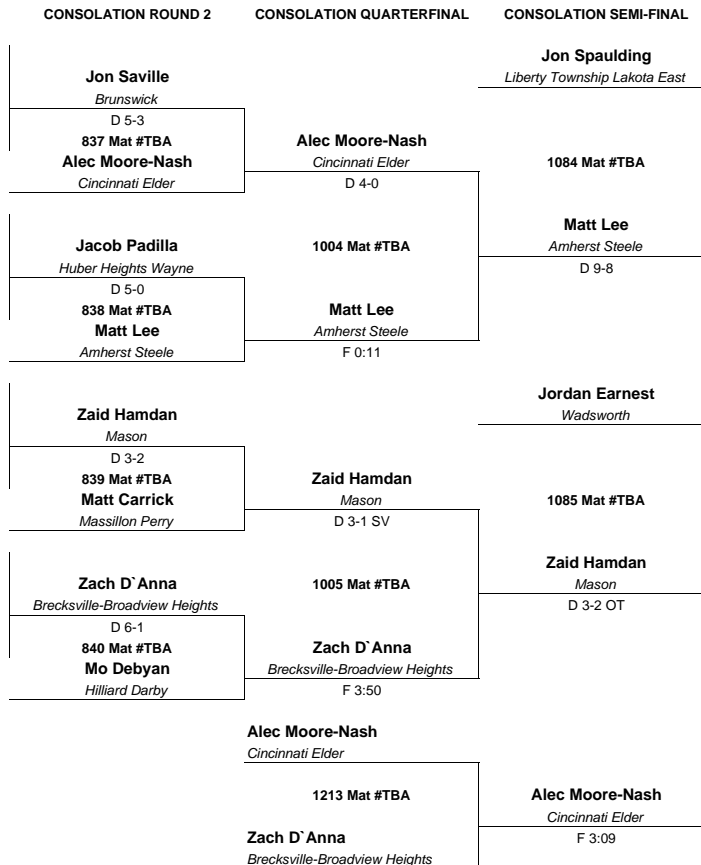

Jon Spaulding
Liberty Township Lakota East
1084 Mat #TBA

Jon Spaulding
Liberty Township Lakota East
D 3-1 SV

Jon Spaulding
Liberty Township Lakota East
D 3-1

THIRD

Jordan Earnest
Wadsworth
1085 Mat #TBA

Jordan Earnest
Wadsworth
D 6-3

Matt Lee
Amherst Steele
1212 Mat #TBA

Matt Lee
Amherst Steele
F 0:59

FIFTH

Alec Moore-Nash
Cincinnati Elder
1213 Mat #TBA

Alec Moore-Nash
Cincinnati Elder
F 3:09