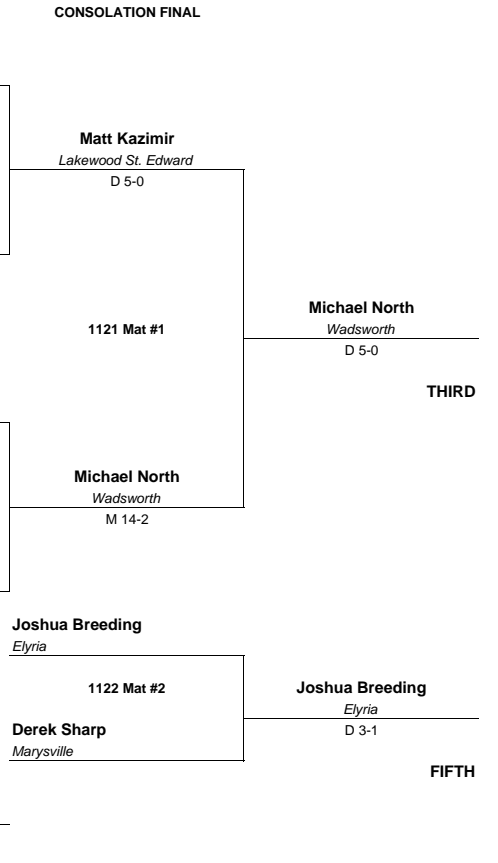

2017 DIVISION 1 STATE TOURNAMENT

126 LBS

HD=Hilliard Darby
HO=Hoover
KF=Kettering Fairmont
ME=Mentor

1. ROUND 1
2. 1 Matt Kazimir ME-1 (11) 37-4
     Lakewood St. Edward
     249 Mat #5
   - 2 Jovan Fuqua KF-4 (11) 45-10
     Cincinnati Princeton
   - 3 Michael North HO-3 (10) 35-6
     Wadsworth
     250 Mat #6
   - 4 Zach Williams HD-2 (10) 33-16
     Delaware Hayes
   - 5 Jordin James HO-2 (12) 37-5
     Bedford
     251 Mat #7
   - 6 Mason Sparks HD-3 (10) 25-8
     Marion Harding
   - 7 Mike Farkas ME-4 (12) 33-13
     Willoughby South
     252 Mat #8
   - 8 Jaimen Hood KF-1 (12) 44-3
     Mason
   - 9 Matt Fields HO-1 (11) 34-6
     Cuyahoga Falls Walsh Jesuit
     253 Mat #9
   - 10 Zander Ellison HD-4 (10) 33-10
     Hilliard Bradley
   - 11 Joshua Breeding ME-3 (11) 36-8
     Elyria
     254 Mat #10
   - 12 Jordan Ward KF-2 (10) 31-8
     Cincinnati Archbishop Moeller
   - 13 Jihad Salti ME-2 (11) 35-14
     Olmsted Falls
     255 Mat #11
   - 14 Chase Craft KF-3 (12) 42-2
     Clayton Northmont
   - 15 Ryan Wissel HO-4 (11) 34-12
     Medina
     256 Mat #2
   - 16 Derek Sharp HD-1 (12) 41-7
     Marysville

1. 2016 Division 1 State Placers
2. 1 Mario Guillen, Perrysburg (12) PE-1
   - 2 Alex Mackall, Walsh Jesuit (12) ME-1
   - 3 Alan Hart, St Edward (11) PE-2
   - 4 Jake Donahue, Washington (Massillon) (12) ME-3
   - 5 Garrett Lambert, Brunswick (12) PE-3
   - 6 Austin Murphy, Elder (10) KF-2
   - 7 Camron Lathem, Teays Valley (12) HD-1
   - 8 Andrew Murphy, Dover (11) ME-4

1

1. CONSOLATION ROUND 1
2. Jovan Fuqua
     Cincinnati Princeton
     461 Mat #3
   - Zach Williams
     Delaware Hayes
   - Jordin James
     Bedford
     462 Mat #4
   - Mike Farkas
     Willoughby South
   - Zander Ellison
     Hilliard Bradley
     463 Mat #5
   - Jordan Ward
     Cincinnati Archbishop Moeller
   - Jihad Salti
     Olmsted Falls
     464 Mat #6
   - Ryan Wissel
     Medina