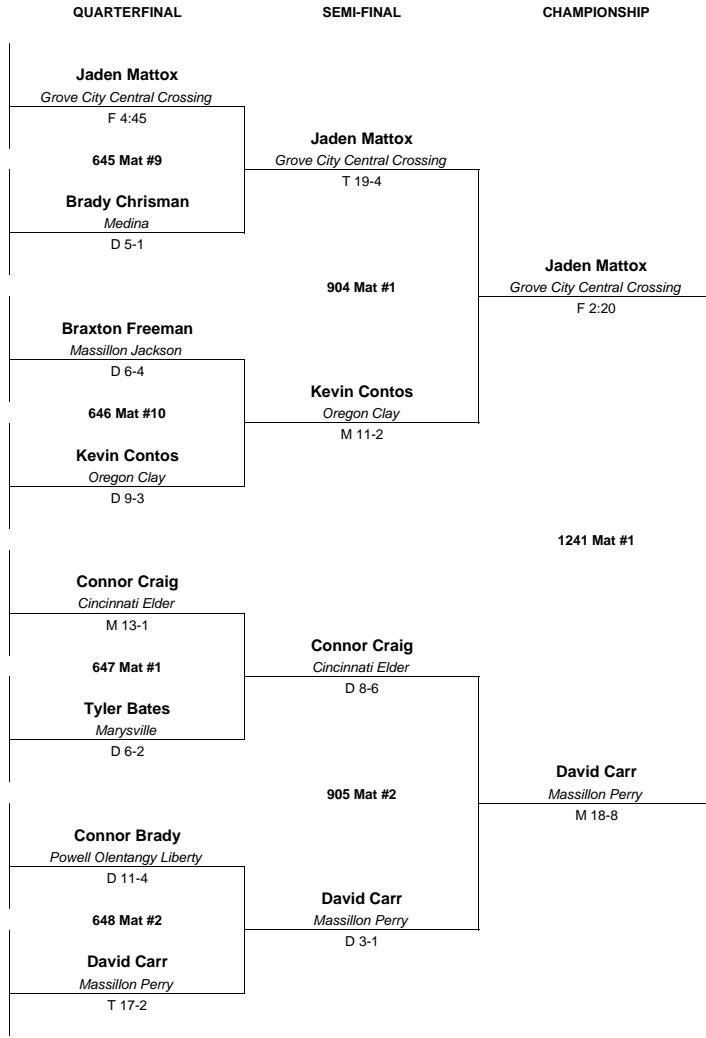

2017 DIVISION 1 STATE TOURNAMENT

152 LBS

HD=Hilliard Darby
HO=Hoover
KF=Kettering Fairmont
ME=Mentor

ROUND 1

1 Jaden Mattox HD-1 (11) 29-0
Grove City Central Crossing
281 Mat #7

2 Brian Bethel ME-4 (12) 28-9
Holland Springfield

3 Hunter Perdue KF-3 (12) 38-12
Cincinnati LaSalle
282 Mat #8

4 Brady Chrisman HO-2 (11) 46-3
Medina

5 Jordan Hardrick KF-2 (11) 35-8
Huber Heights Wayne
283 Mat #9

6 Braxton Freeman HO-3 (12) 40-12
Massillon Jackson

7 Austin Rayburn HD-4 (12) 39-10
Hilliard Darby
284 Mat #10

8 Kevin Contos ME-1 (9) 38-7
Oregon Clay

9 Connor Craig KF-1 (12) 45-5
Cincinnati Elder
285 Mat #1

10 Ethan Hatcher HO-4 (9) 28-12
Brecksville-Broadview Heights

11 Tyler Bates HD-3 (11) 44-9
Marysville
286 Mat #2

12 Tristan Brady ME-2 (12) 17-2
Elyria

13 Connor Brady HD-2 (10) 52-3
Powell Olentangy Liberty
287 Mat #3

14 Larry Grapo ME-3 (12) 19-3
Lakewood St. Edward

15 Connor Yauss KF-4 (12) 41-9
Cincinnati St. Xavier
288 Mat #4

16 David Carr HO-1 (11) 44-4
Massillon Perry