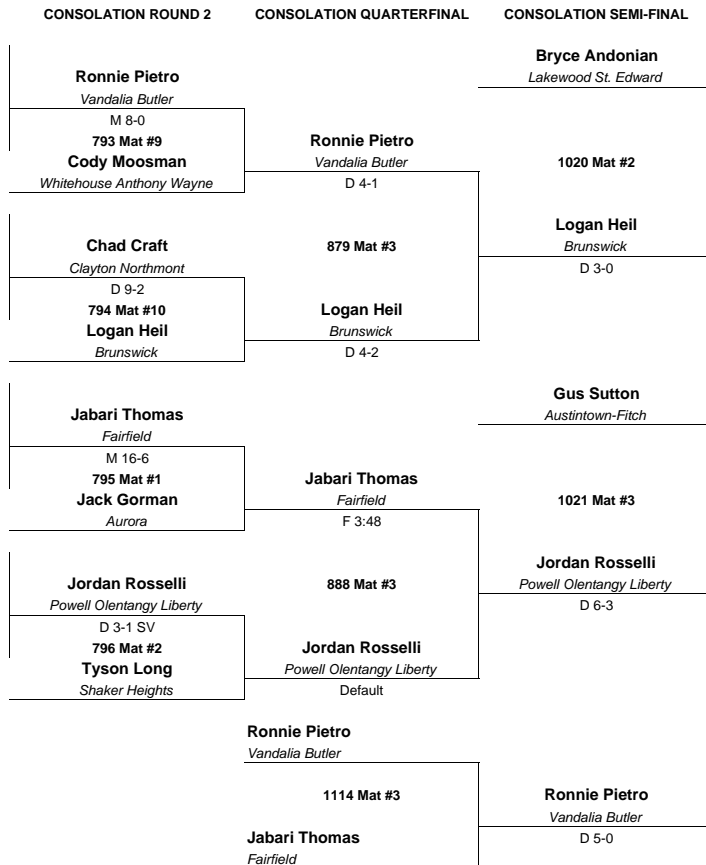

1. **2016 Division 1 State Placers**
2. 1 Noah Baughman, Wadsworth (12) PE-1
   - 2 Lamonte Chapman, Fremont Ross (10) PE-3
   - 3 Colin Schuster, Mason (11) KF-4
   - 4 Nick Henneman, Clay (Oregon) (11) PE-2
   - 5 Harry Feuer, Brecksville-Broadview Hts (12) ME-1
   - 6 Cody Moosman, Anthony Wayne (11) PE-4
   - 7 Tyson Long, Shaker Heights (11) ME-3
   - 8 Seth Transue, Dublin Jerome (12) HD-2

1

1. **CONSOLATION ROUND 1**
2. Deshea Pettiford
     Fremont Ross
     457 Mat #9
   - Ronnie Pietro
     Vandalia Butler
   - Chad Craft
     Clayton Northmont
     458 Mat #10
   - Justin Rodriguez
     Columbus Whetstone
   - Jabari Thomas
     Fairfield
     459 Mat #1
   - Bailey Munday
     Sunbury Big Walnut
   - Jordan Rosselli
     Powell Olentangy Liberty
     460 Mat #2
   - Colin Schuster
     Mason