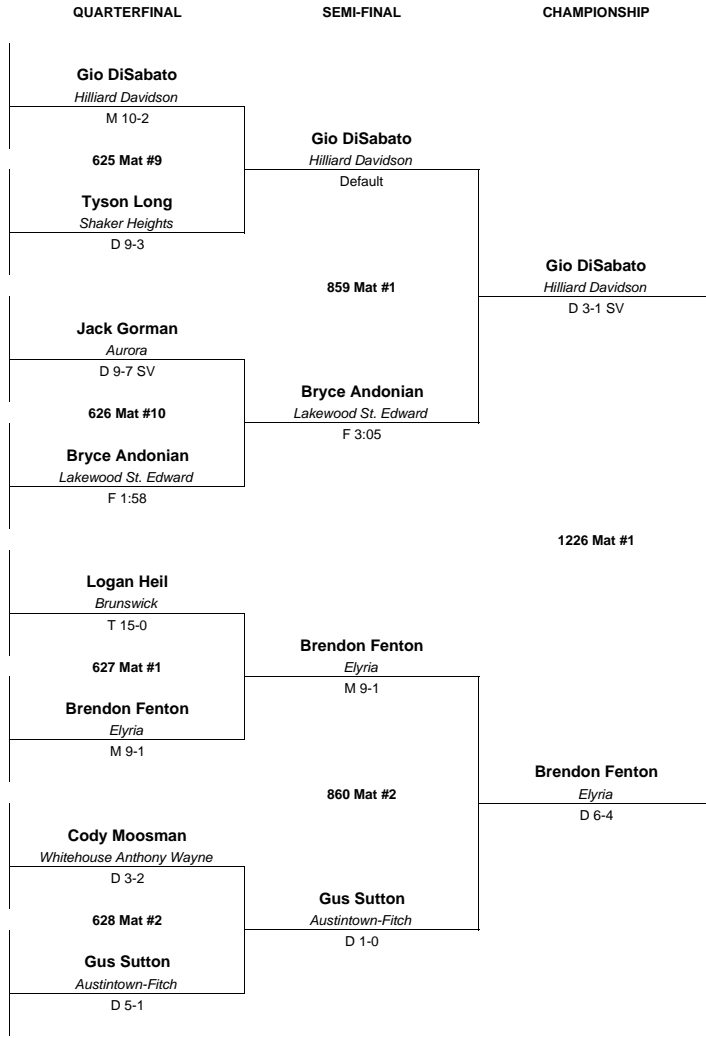

2017 DIVISION 1 STATE TOURNAMENT

120 LBS

HD=Hilliard Darby
HO=Hoover
KF=Kettering Fairmont
ME=Mentor

1. **ROUND 1**
2. 1 **Gio DiSabato HD-1 (11) 45-2**
     Hilliard Davidson
     241 Mat #7
   - 2 **Deshea Pettiford ME-4 (10) 29-7**
     Fremont Ross
   - 3 **Tyson Long HO-3 (12) 42-2**
     Shaker Heights
     242 Mat #8
   - 4 **Ronnie Pietro KF-2 (11) 35-5**
     Vandalia Butler
   - 5 **Jack Gorman HO-2 (10) 38-9**
     Aurora
     243 Mat #9
   - 6 **Chad Craft KF-3 (12) 39-4**
     Clayton Northmont
   - 7 **Justin Rodriguez HD-4 (12) 18-4**
     Columbus Whetstone
     244 Mat #10
   - 8 **Bryce Andonian ME-1 (10) 32-4**
     Lakewood St. Edward
   - 9 **Logan Heil HO-1 (10) 37-6**
     Brunswick
     245 Mat #1
   - 10 **Jabari Thomas KF-4 (10) 33-11**
     Fairfield
   - 11 **Bailey Munday HD-3 (11) 45-6**
     Sunbury Big Walnut
     246 Mat #2
   - 12 **Brendon Fenton ME-2 (11) 24-7**
     Elyria
   - 13 **Jordan Rosselli HD-2 (11) 47-8**
     Powell Olentangy Liberty
     247 Mat #3
   - 14 **Cody Moosman ME-3 (12) 34-6**
     Whitehouse Anthony Wayne
   - 15 **Gus Sutton HO-4 (10) 42-11**
     Austintown-Fitch
     248 Mat #4
   - 16 **Colin Schuster KF-1 (12) 46-5**
     Mason