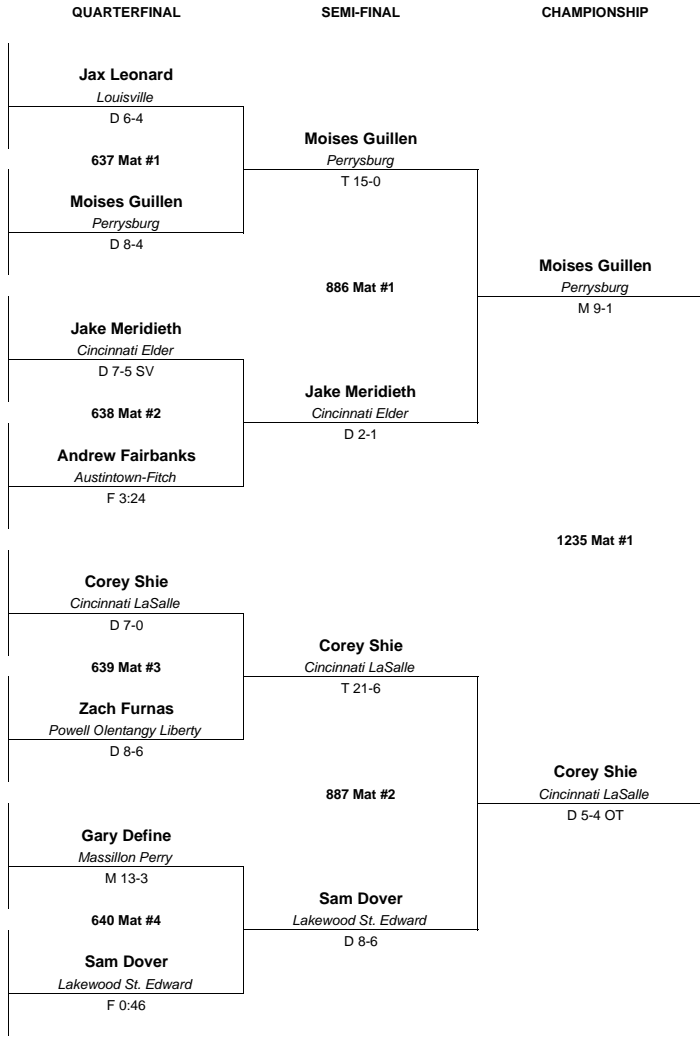

2017 DIVISION 1 STATE TOURNAMENT

138 LBS

HD=Hilliard Darby
HO=Hoover
KF=Kettering Fairmont
ME=Mentor

ROUND 1

1 Walker Heard HD-1 (10) 41-5
Marysville
265 Mat #1

2 Jax Leonard HO-4 (9) 47-10
Louisville

3 Moises Guillen ME-3 (12) 47-1
Perrysburg
266 Mat #2

4 Christopher Donathan KF-2 (10) 47-5
Mason

5 Nick Henneman ME-2 (12) 40-3
Oregon Clay
267 Mat #3

6 Jake Meridieth KF-3 (12) 39-10
Cincinnati Elder

7 Ben Yost HD-4 (11) 35-13
Dublin Coffman
268 Mat #4

8 Andrew Fairbanks HO-1 (12) 49-5
Austintown-Fitch

9 Corey Shie KF-1 (12) 43-3
Cincinnati LaSalle
269 Mat #5

10 Kevin Kelly ME-4 (12) 41-8
North Olmsted

11 Zach Furnas HD-3 (12) 44-12
Powell Olentangy Liberty
270 Mat #6

12 Zain Tittle HO-2 (10) 29-12
Wadsworth

13 Tai Bloch HD-2 (12) 39-10
Hilliard Darby
271 Mat #7

14 Gary Define HO-3 (12) 32-9
Massillon Perry

15 Justin Taylor KF-4 (11) 47-14
Cincinnati Oak Hills
272 Mat #8

16 Sam Dover ME-1 (10) 17-2
Lakewood St. Edward