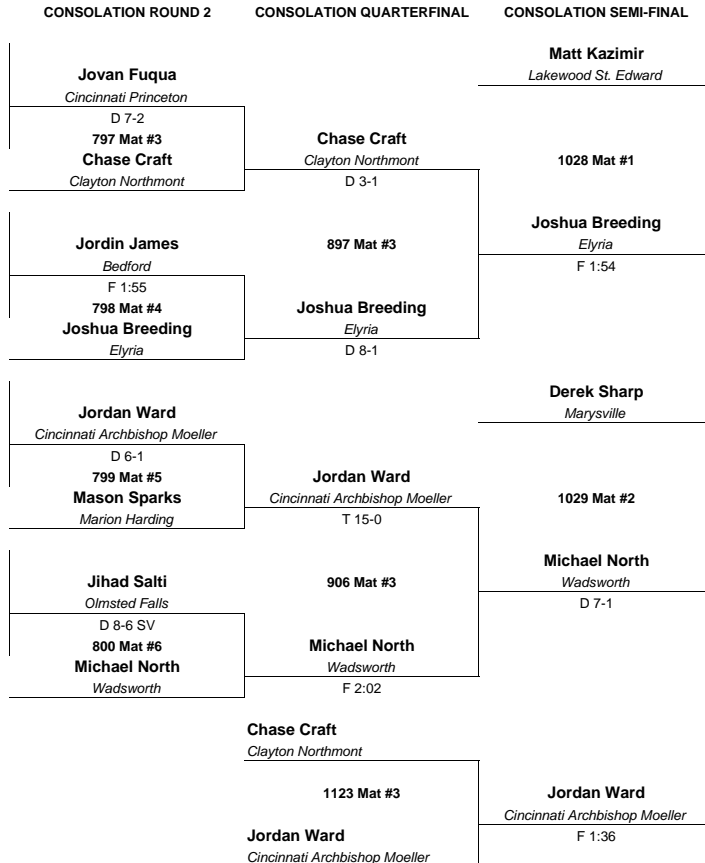

2017 DIVISION 1 STATE TOURNAMENT

126 LBS

HD=Hilliard Darby
HO=Hoover
KF=Kettering Fairmont
ME=Mentor

1. ROUND 1
2. 1 Matt Kazimir ME-1 (11) 37-4
     Lakewood St. Edward
     249 Mat #5
   - 2 Jovan Fuqua KF-4 (11) 45-10
     Cincinnati Princeton
   - 3 Michael North HO-3 (10) 35-6
     Wadsworth
     250 Mat #6
   - 4 Zach Williams HD-2 (10) 33-16
     Delaware Hayes
   - 5 Jordin James HO-2 (12) 37-5
     Bedford
     251 Mat #7
   - 6 Mason Sparks HD-3 (10) 25-8
     Marion Harding
   - 7 Mike Farkas ME-4 (12) 33-13
     Willoughby South
     252 Mat #8
   - 8 Jaimen Hood KF-1 (12) 44-3
     Mason
   - 9 Matt Fields HO-1 (11) 34-6
     Cuyahoga Falls Walsh Jesuit
     253 Mat #9
   - 10 Zander Ellison HD-4 (10) 33-10
     Hilliard Bradley
   - 11 Joshua Breeding ME-3 (11) 36-8
     Elyria
     254 Mat #10
   - 12 Jordan Ward KF-2 (10) 31-8
     Cincinnati Archbishop Moeller
   - 13 Jihad Salti ME-2 (11) 35-14
     Olmsted Falls
     255 Mat #11
   - 14 Chase Craft KF-3 (12) 42-2
     Clayton Northmont
   - 15 Ryan Wissel HO-4 (11) 34-12
     Medina
     256 Mat #2
   - 16 Derek Sharp HD-1 (12) 41-7
     Marysville

1. 2016 Division 1 State Placers
2. 1 Mario Guillen, Perrysburg (12) PE-1
   - 2 Alex Mackall, Walsh Jesuit (12) ME-1
   - 3 Alan Hart, St Edward (11) PE-2
   - 4 Jake Donahue, Washington (Massillon) (12) ME-3
   - 5 Garrett Lambert, Brunswick (12) PE-3
   - 6 Austin Murphy, Elder (10) KF-2
   - 7 Camron Lathem, Teays Valley (12) HD-1
   - 8 Andrew Murphy, Dover (11) ME-4

1

1. CONSOLATION ROUND 1
2. Jovan Fuqua
     Cincinnati Princeton
     461 Mat #3
   - Zach Williams
     Delaware Hayes
   - Jordin James
     Bedford
     462 Mat #4
   - Mike Farkas
     Willoughby South
   - Zander Ellison
     Hilliard Bradley
     463 Mat #5
   - Jordan Ward
     Cincinnati Archbishop Moeller
   - Jihad Salti
     Olmsted Falls
     464 Mat #6
   - Ryan Wissel
     Medina