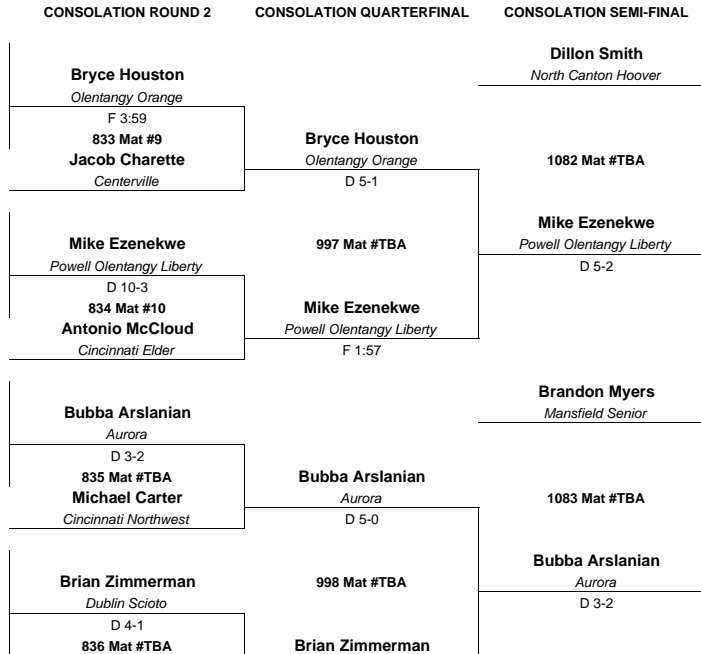

2017 DIVISION 1 STATE TOURNAMENT

220 LBS

HD=Hilliard Darby
HO=Hoover
KF=Kettering Fairmont
ME=Mentor

1. **ROUND 1**
2. 1 Jared Campbell ME-1 (12) 38-1
     Lakewood St. Edward
     321 Mat #7
   - 2 Aidan Gill HO-4 (11) 23-7
     Cleveland St. Ignatius
   - 3 Bryce Houston HD-3 (11) 40-9
     Olentangy Orange
     322 Mat #8
   - 4 Quinton Mincy KF-2 (12) 39-6
     Cincinnati Walnut Hills
   - 5 Mike Ezenekwe HD-2 (12) 39-10
     Powell Olentangy Liberty
     323 Mat #9
   - 6 Michael Carter KF-3 (12) 38-3
     Cincinnati Northwest
   - 7 Parker Meaney ME-4 (11) 37-8
     Ashtabula Lakeside
     324 Mat #10
   - 8 Dillon Smith HO-1 (12) 50-6
     North Canton Hoover
   - 9 Antonio McCloud KF-1 (11) 43-2
     Cincinnati Elder
     325 Mat #TBA
   - 10 Jacob Cover HD-4 (11) 37-10
     Hilliard Darby
   - 11 Bubba Arslanian HO-3 (12) 40-2
     Aurora
     326 Mat #TBA
   - 12 Brandon Myers ME-2 (12) 38-5
     Mansfield Senior
   - 13 Adam Luster HO-2 (9) 24-14
     Massillon Perry
     327 Mat #TBA
   - 14 Spencer Berthold ME-3 (12) 35-4
     Grafton Midview
   - 15 Jacob Charette KF-4 (11) 35-6
     Centerville
     328 Mat #TBA
   - 16 Brian Zimmerman HD-1 (12) 28-4
     Dublin Scioto

1. **2016 Division 1 State Placers**
2. 1 Matt Stencil, Clay (Oregon) (12) PE-2
   - 2 Jared Campbell, St Edward (11) PE-1
   - 3 Jack Meyer, Archbishop Moeller (12) KF-1
   - 4 Ben Frye, Dublin Coffman (11) HD-3
   - 5 Eddie Sternad, Brecksville-Broadview Hts (12) ME-2
   - 6 Todd Hastings, Steele (12) PE-3
   - 7 Quinton Mincy, Walnut Hills (11) KF-2
   - 8 Drew Fenton, Lakota West (12) KF-4

1

1. **CONSOLATION ROUND 1**
2. Aidan Gill
     Cleveland St. Ignatius
     497 Mat #9
   - Bryce Houston
     Olentangy Orange
   - Mike Ezenekwe
     Powell Olentangy Liberty
     498 Mat #10
   - Parker Meaney
     Ashtabula Lakeside
   - Jacob Cover
     Hilliard Darby
     499 Mat #TBA
   - Bubba Arslanian
     Aurora
   - Adam Luster
     Massillon Perry
     500 Mat #TBA
   - Brian Zimmerman
     Dublin Scioto