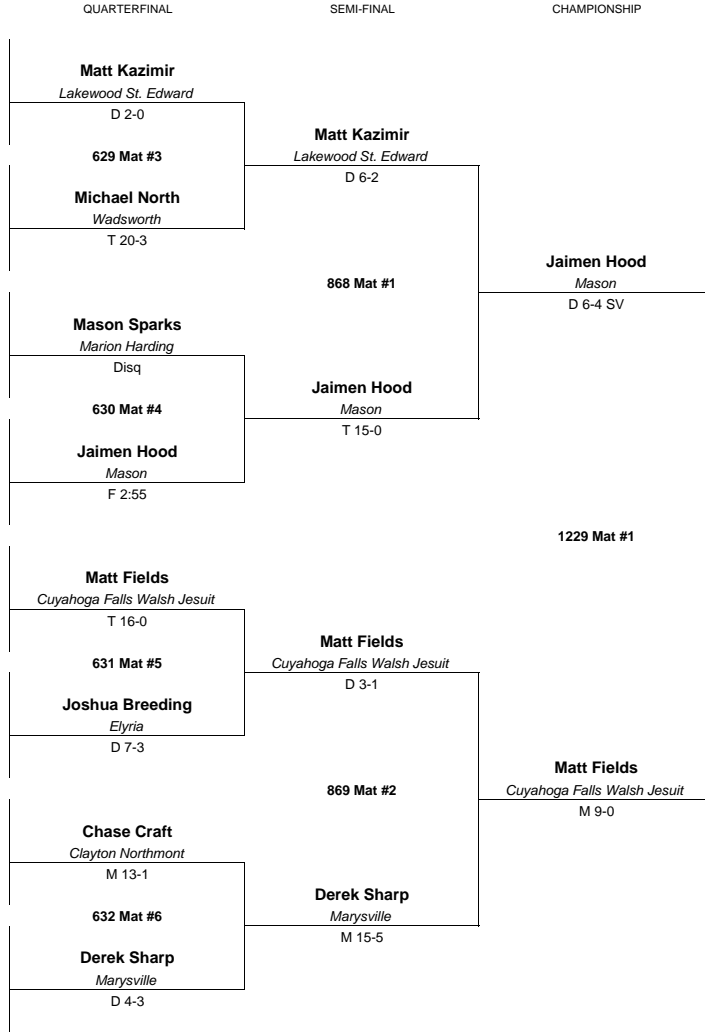

2017 DIVISION 1 STATE TOURNAMENT

126 LBS

HD=Hilliard Darby
HO=Hoover
KF=Kettering Fairmont
ME=Mentor

1. ROUND 1
2. 1 Matt Kazimir ME-1 (11) 37-4
     Lakewood St. Edward
     249 Mat #5
   - 2 Jovan Fuqua KF-4 (11) 45-10
     Cincinnati Princeton
   - 3 Michael North HO-3 (10) 35-6
     Wadsworth
     250 Mat #6
   - 4 Zach Williams HD-2 (10) 33-16
     Delaware Hayes
   - 5 Jordin James HO-2 (12) 37-5
     Bedford
     251 Mat #7
   - 6 Mason Sparks HD-3 (10) 25-8
     Marion Harding
   - 7 Mike Farkas ME-4 (12) 33-13
     Willoughby South
     252 Mat #8
   - 8 Jaimen Hood KF-1 (12) 44-3
     Mason
   - 9 Matt Fields HO-1 (11) 34-6
     Cuyahoga Falls Walsh Jesuit
     253 Mat #9
   - 10 Zander Ellison HD-4 (10) 33-10
     Hilliard Bradley
   - 11 Joshua Breeding ME-3 (11) 36-8
     Elyria
     254 Mat #10
   - 12 Jordan Ward KF-2 (10) 31-8
     Cincinnati Archbishop Moeller
   - 13 Jihad Salti ME-2 (11) 35-14
     Olmsted Falls
     255 Mat #11
   - 14 Chase Craft KF-3 (12) 42-2
     Clayton Northmont
   - 15 Ryan Wissel HO-4 (11) 34-12
     Medina
     256 Mat #2
   - 16 Derek Sharp HD-1 (12) 41-7
     Marysville

1. 2016 Division 1 State Placers
2. 1 Mario Guillen, Perrysburg (12) PE-1
   - 2 Alex Mackall, Walsh Jesuit (12) ME-1
   - 3 Alan Hart, St Edward (11) PE-2
   - 4 Jake Donahue, Washington (Massillon) (12) ME-3
   - 5 Garrett Lambert, Brunswick (12) PE-3
   - 6 Austin Murphy, Elder (10) KF-2
   - 7 Camron Lathem, Teays Valley (12) HD-1
   - 8 Andrew Murphy, Dover (11) ME-4

1

1. CONSOLATION ROUND 1
2. Jovan Fuqua
     Cincinnati Princeton
     461 Mat #3
   - Zach Williams
     Delaware Hayes
   - Jordin James
     Bedford
     462 Mat #4
   - Mike Farkas
     Willoughby South
   - Zander Ellison
     Hilliard Bradley
     463 Mat #5
   - Jordan Ward
     Cincinnati Archbishop Moeller
   - Jihad Salti
     Olmsted Falls
     464 Mat #6
   - Ryan Wissel
     Medina