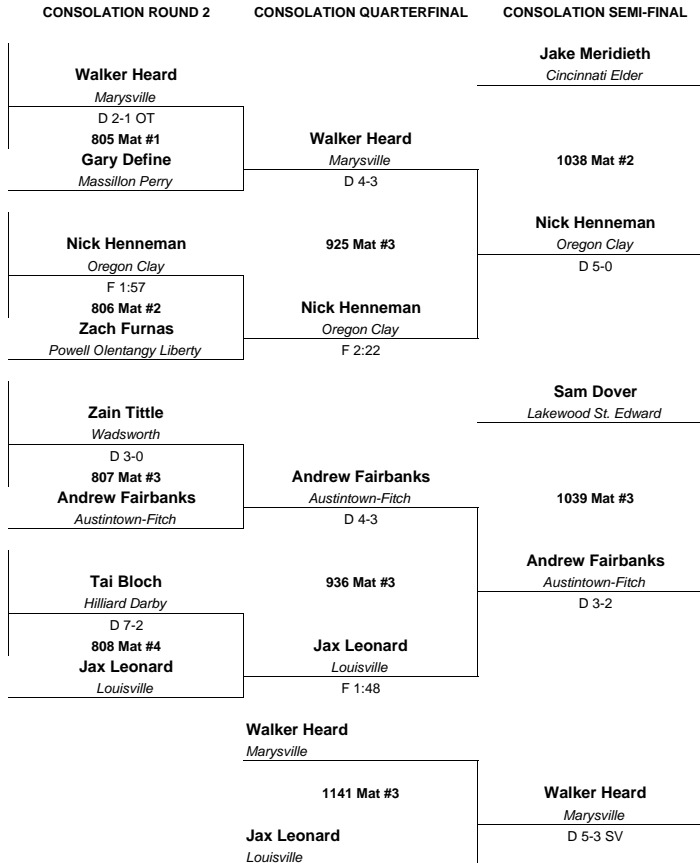

CHAMPIONSHIP

2016 Division 1 State Placers

1. Hunter Ladnier, St Edward (12) PE-1
2. Moises Guillen, Perrysburg (11) PE-2
3. Josh Heil, Brunswick (12) PE-3
4. Justin Demicco, Brecksville-Broadview Hts (12) ME-1
5. James Wimer, Central Crossing (12) HD-1
6. Jake Marsh, Marysville (10) HD-2
7. Eric Beck, LaSalle (11) KF-2
8. Nathan Langston, Solon (12) ME-3

1

CONSOLATION ROUND 1

Walker Heard
Marysville
469 Mat #1

Christopher Donathan
Mason

Nick Henneman
Oregon Clay
470 Mat #2

Ben Yost
Dublin Coffman

Kevin Kelly
North Olmsted
471 Mat #3

Zain Tittle
Wadsworth

Tai Bloch
Hilliard Darby
472 Mat #4

Justin Taylor
Cincinnati Oak Hills