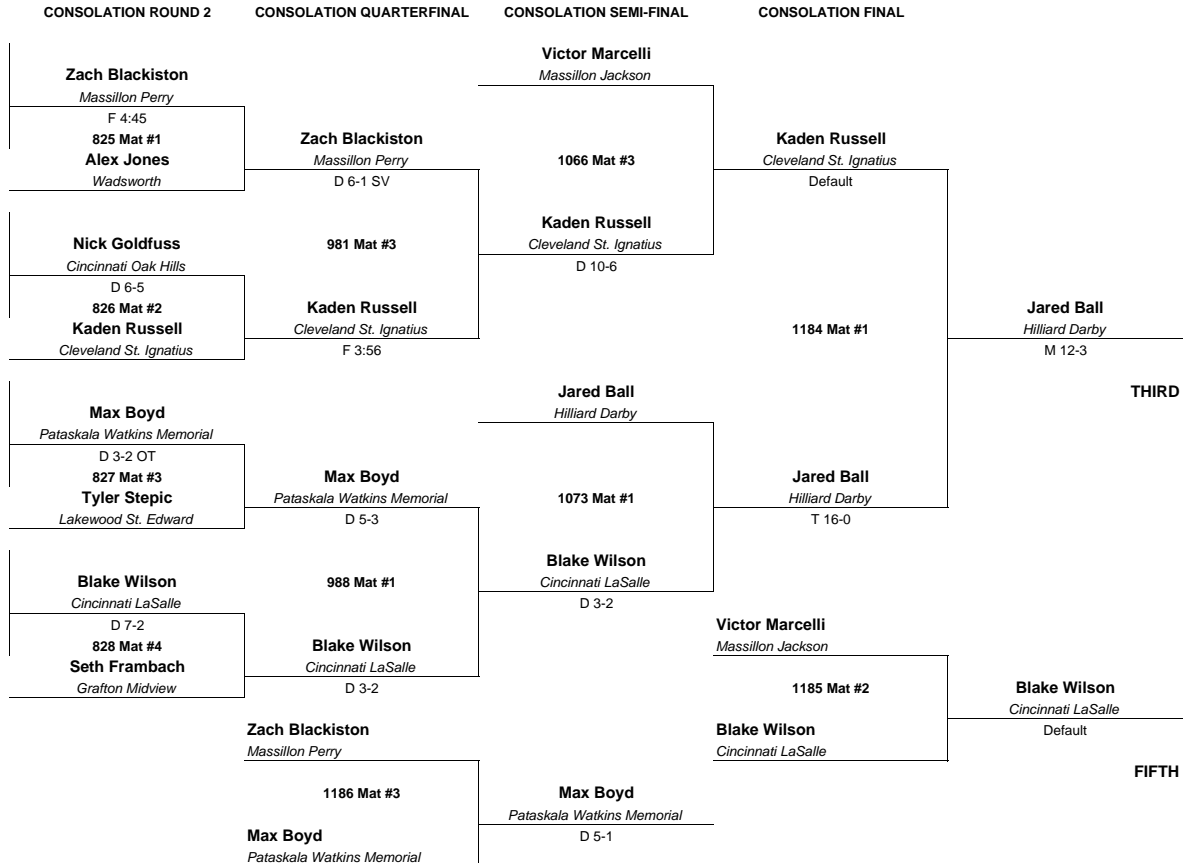

2017 DIVISION 1 STATE TOURNAMENT

182 LBS

HD=Hilliard Darby
HO=Hoover
KF=Kettering Fairmont
ME=Mentor

1. **ROUND 1**
2. 1 Jake Thompson KF-1 (11) 37-3
     Cincinnati Archbishop Moeller
     305 Mat #1
   - 2 Zach Blackiston HO-4 (11) 34-13
     Massillon Perry
   - 3 Seth Frambach ME-3 (11) 36-9
     Grafton Midview
     306 Mat #2
   - 4 Michael Ayers HD-2 (12) 11-2
     Columbus Walnut Ridge
   - 5 Tyler Stepic ME-2 (12) 28-12
     Lakewood St. Edward
     307 Mat #3
   - 6 Cole Fitzpatrick HD-3 (12) 21-5
     Powell Olen tangy Liberty
   - 7 Nick Goldfuss KF-4 (12) 50-5
     Cincinnati Oak Hills
     308 Mat #4
   - 8 Victor Marcelli HO-1 (11) 12-0
     Massillon Jackson
   - 9 J.T. Brown ME-1 (12) 41-4
     Elyria
     309 Mat #5
   - 10 Max Boyd HD-4 (12) 41-9
     Pataskala Watkins Memorial
   - 11 Mark Kimbrell KF-3 (12) 40-8
     Kettering Fairmont
     310 Mat #6
   - 12 Kaden Russell HO-2 (12) 38-4
     Cleveland St. Ignatius
   - 13 Blake Wilson KF-2 (11) 33-15
     Cincinnati LaSalle
     311 Mat #7
   - 14 Alex Jones HO-3 (12) 30-6
     Wadsworth
   - 15 Zach Bryant ME-4 (11) 31-14
     Findlay
     312 Mat #8
   - 16 Jared Ball HD-1 (11) 50-2
     Hilliard Darby

1. **2016 Division 1 State Placers**
2. 1 Kaden Russell, St Ignatius (11) ME-1
   - 2 Eric Deluse, Lancaster (12) HD-1
   - 3 Bubba Arslanian, Aurora (11) ME-3
   - 4 J.T. Brown, Elyria (11) PE-3
   - 5 Jacob Bria, Fairfield (12) KF-1
   - 6 Tyler Stepic, St Edward (11) PE-1
   - 7 Colton Carroli, Teays Valley (12) HD-2
   - 8 Zach Blackiston, Perry (Massillon) (10) ME-4

1

1. **CONSOLATION ROUND 1**
2. Zach Blackiston
     Massillon Perry
     489 Mat #1
   - Michael Ayers
     Columbus Walnut Ridge
   - Cole Fitzpatrick
     Powell Olen tangy Liberty
     490 Mat #2
   - Nick Goldfuss
     Cincinnati Oak Hills
   - Max Boyd
     Pataskala Watkins Memorial
     491 Mat #3
   - Mark Kimbrell
     Kettering Fairmont
   - Blake Wilson
     Cincinnati LaSalle
     492 Mat #4
   - Zach Bryant
     Findlay