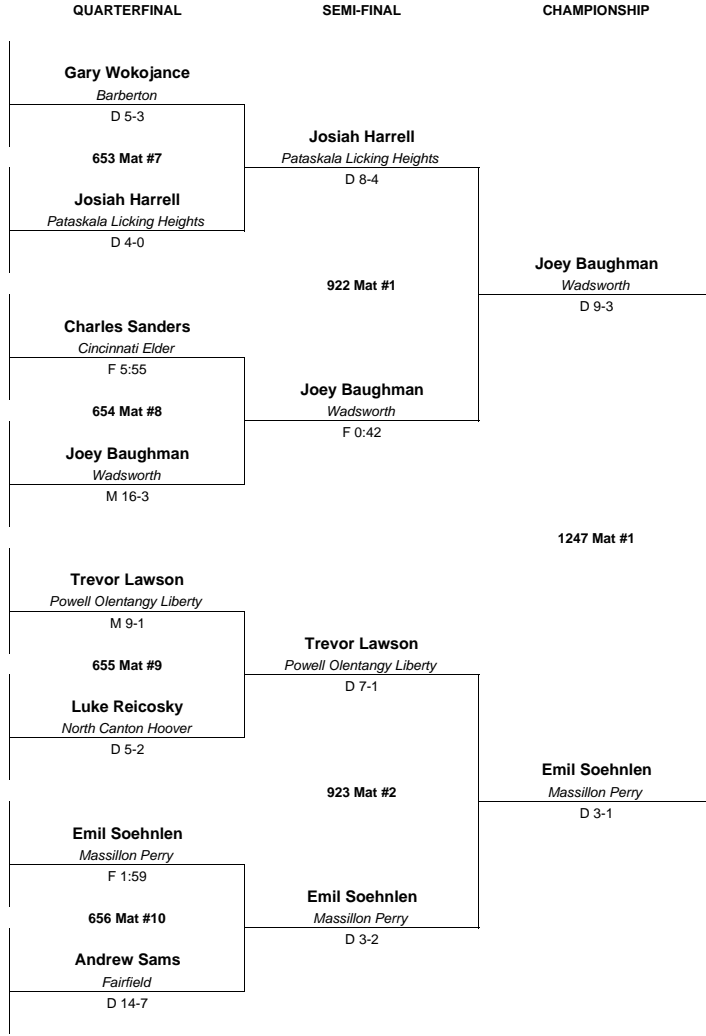

2017 DIVISION 1 STATE TOURNAMENT

170 LBS

HD=Hilliard Darby
HO=Hoover
KF=Kettering Fairmont
ME=Mentor

1. **ROUND 1**
2. **1 Garrett Barth ME-1 (11) 39-4**
     Fremont Ross
     297 Mat #3
   - **2 Gary Wokojance HO-4 (10) 40-5**
     Barberton
   - **3 Michael Baker KF-3 (10) 41-10**
     Cincinnati LaSalle
     298 Mat #4
   - **4 Josiah Harrell HD-2 (12) 37-3**
     Pataskala Licking Heights
   - **5 Charles Sanders KF-2 (11) 36-13**
     Cincinnati Elder
     299 Mat #5
   - **6 Shota Sisco HD-3 (12) 36-6**
     Pickerington Central
   - **7 Alec Forrer ME-4 (12) 28-7**
     Grafton Midview
     300 Mat #6
   - **8 Joey Baughman HO-1 (11) 34-3**
     Wadsworth
   - **9 Trevor Lawson HD-1 (11) 48-3**
     Powell Olentangy Liberty
     301 Mat #7
   - **10 Eric Vermillion KF-4 (11) 41-8**
     Mason
   - **11 Vittorio Santillo ME-3 (12) 23-16**
     Lakewood St. Edward
     302 Mat #8
   - **12 Luke Reicosky HO-2 (11) 36-7**
     North Canton Hoover
   - **13 Moe Zayed ME-2 (12) 36-7**
     Westlake
     303 Mat #9
   - **14 Emil Soehnlen HO-3 (11) 47-5**
     Massillon Perry
   - **15 Lennox Wolak HD-4 (10) 40-7**
     Dublin Coffman
     304 Mat #10
   - **16 Andrew Sams KF-1 (12) 35-2**
     Fairfield

1. **2016 Division 1 State Placers**
2. 1 Joseph Terry, Pickerington Central (12) HD-2
   - 2 Trevor Lawson, Olentangy Liberty (9) HD-1
   - 3 Victor Marcelli, Jackson (Massillon) (10) ME-2
   - 4 Joey Andrassy, Stow-Munroe Falls (11) ME-3
   - 5 Alex Jones, Wadsworth (11) PE-2
   - 6 Brandon Goldsmith, Westerville North (12) HD-3
   - 7 Tony Caraffi, Olmsted Falls (12) PE-3
   - 8 Will Stratton, Hilliard Bradley (12) HD-4

1

1. **CONSOLATION ROUND 1**
2. **Garrett Barth**
     Fremont Ross
     485 Mat #7
   - **Michael Baker**
     Cincinnati LaSalle
   - **Shota Sisco**
     Pickerington Central
     486 Mat #8
   - **Alec Forrer**
     Grafton Midview
   - **Eric Vermillion**
     Mason
     487 Mat #9
   - **Vittorio Santillo**
     Lakewood St. Edward
   - **Moe Zayed**
     Westlake
     488 Mat #10
   - **Lennox Wolak**
     Dublin Coffman