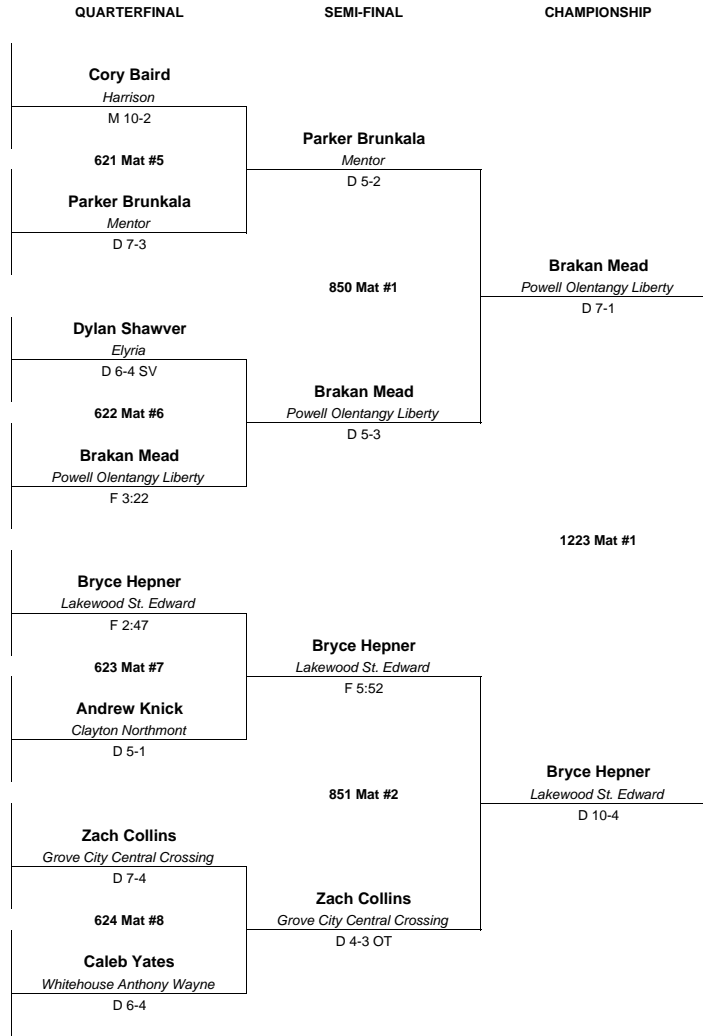

2017 DIVISION 1 STATE TOURNAMENT

113 LBS

HD=Hilliard Darby
HO=Hoover
KF=Kettering Fairmont
ME=Mentor

ROUND 1

1 Cory Baird KF-1 (12) 41-5
Harrison
233 Mat #9

2 Micah Dusseau HD-4 (11) 31-10
Hilliard Davidson

3 Jimmy Carmany HO-3 (9) 37-11
Wadsworth
234 Mat #10

4 Parker Brunkala ME-2 (12) 41-8
Mentor

5 Gabriel Tagg HO-2 (10) 34-3
Brecksville-Broadview Heights
235 Mat #1

6 Dylan Shawver ME-3 (9) 36-8
Elyria

7 Antoine Allen KF-4 (9) 33-18
Cincinnati LaSalle
236 Mat #2

8 Brakan Mead HD-1 (12) 49-4
Powell Olentangy Liberty

9 Bryce Hepner ME-1 (9) 33-4
Lakewood St. Edward
237 Mat #3

10 Joey Hirsch HO-4 (11) 36-11
Solon

11 Andrew Knick KF-3 (9) 40-6
Clayton Northmont
238 Mat #4

12 Jacob Sherman HD-2 (10) 43-9
Lewis Center Olentangy

13 Logan Hoskins KF-2 (9) 35-8
Vandalia Butler
239 Mat #5

14 Zach Collins HD-3 (12) 39-6
Grove City Central Crossing

15 Caleb Yates ME-4 (12) 19-6
Whitehouse Anthony Wayne
240 Mat #6

16 Kyle Gruber HO-1 (11) 32-12
Massillon Perry

CHAMPIONSHIP

Brakan Mead
Powell Olentangy Liberty
D 7-1

Brakan Mead
Powell Olentangy Liberty
D 2-0

CHAMPIONSHIP

Bryce Hepner
Lakewood St. Edward
D 10-4

2016 Division 1 State Placers

1. Brendon Fenton, Elyria (10) PE-1
2. Matt Fields, Walsh Jesuit (10) ME-1
3. Matt Kazimir, St Edward (10) PE-2
4. Jackson Lakso, Central Crossing (12) HD-1
5. Spencer Dusi, South (Willoughby) (12) ME-3
6. Chad Craft, Northmont (11) KF-1
7. Coleton Chase, Lancaster (12) HD-3
8. Caleb Yates, Anthony Wayne (11) PE-3

1

CONSOLATION ROUND 1

Micah Dusseau
Hilliard Davidson
453 Mat #5

Jimmy Carmany
Wadsworth

Gabriel Tagg
Brecksville-Broadview Heights
454 Mat #6

Antoine Allen
Cincinnati LaSalle

Joey Hirsch
Solon
455 Mat #7

Jacob Sherman
Lewis Center Olentangy

Logan Hoskins
Vandalia Butler
456 Mat #8

Kyle Gruber
Massillon Perry