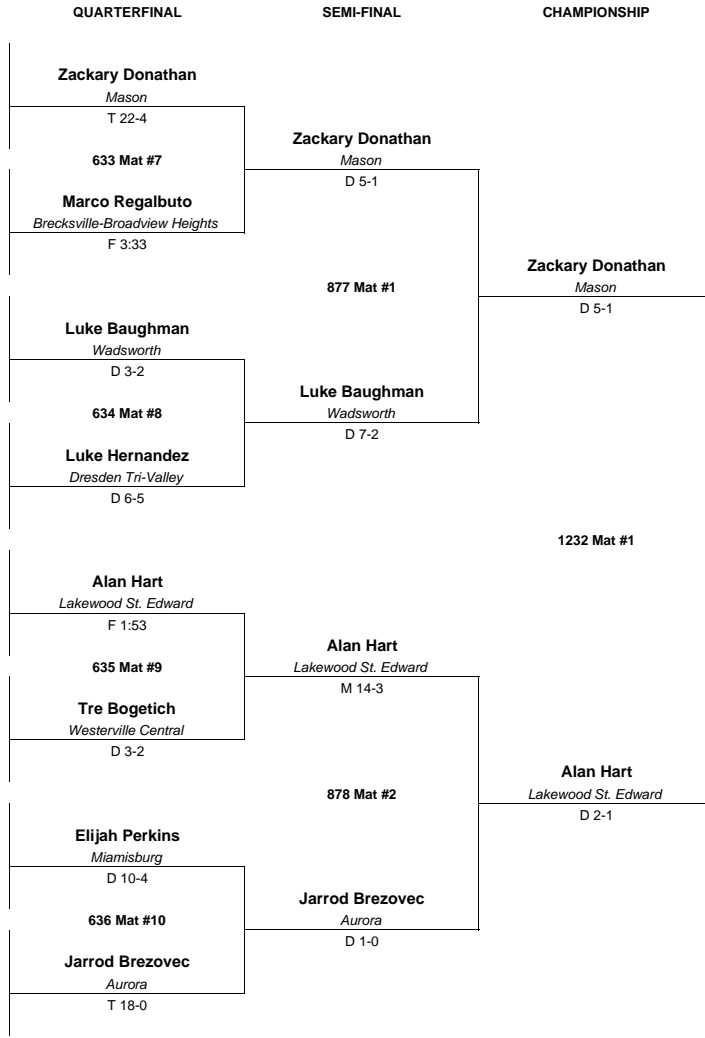

2017 DIVISION 1 STATE TOURNAMENT

132 LBS

HD=Hilliard Darby
HO=Hoover
KF=Kettering Fairmont
ME=Mentor

- ROUND 1**
- 1 Zackary Donathan KF-1 (12) 48-0
Mason
 - 257 Mat #3
 - 2 Demetrios Monroe HD-4 (11) 24-5
Hilliard Davidson
 - 3 Nick Schneider ME-3 (11) 31-15
Whitehouse Anthony Wayne
 - 258 Mat #4
 - 4 Marco Regalbuto HO-2 (10) 31-7
Brecksville-Broadview Heights
 - 5 Lamonte Chapman ME-2 (11) 29-6
Fremont Ross
 - 259 Mat #5
 - 6 Luke Baughman HO-3 (10) 33-9
Wadsworth
 - 7 Gavin Bell KF-4 (9) 30-14
Beavercreek
 - 260 Mat #6
 - 8 Luke Hernandez HD-1 (12) 46-2
Dresden Tri-Valley
 - 9 Alan Hart ME-1 (12) 37-4
Lakewood St. Edward
 - 261 Mat #7
 - 10 Skyler Decatur HO-4 (12) 43-10
Akron Ellet
 - 11 Tre Bogetich HD-3 (12) 54-4
Westerville Central
 - 262 Mat #8
 - 12 Jimmy Murphy KF-2 (12) 47-5
Milford
 - 13 Daniel Segura HD-2 (9) 38-10
Dublin Scioto
 - 263 Mat #9
 - 14 Elijah Perkins KF-3 (12) 42-3
Miamisburg
 - 15 Matt Zuckerman ME-4 (10) 35-13
Elyria
 - 264 Mat #10
 - 16 Jarrod Brezovec HO-1 (12) 47-0
Aurora