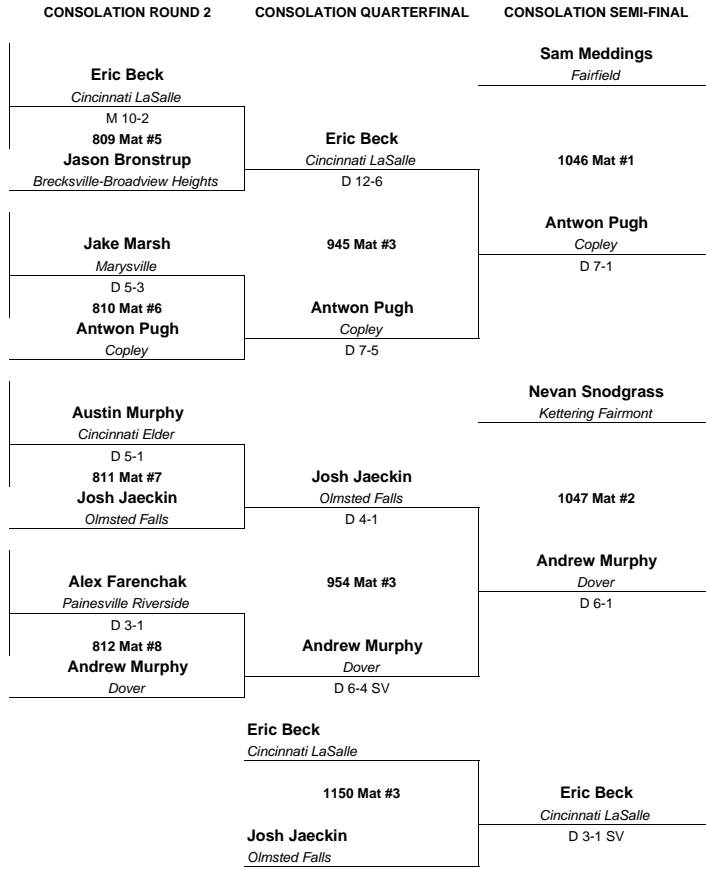

2017 DIVISION 1 STATE TOURNAMENT

145 LBS

HD=Hilliard Darby
HO=Hoover
KF=Kettering Fairmont
ME=Mentor

1. **ROUND 1**
2. 1 Andrew Murphy HO-1 (12) 43-5
     Dover
   - 273 Mat #9
   - 2 Cade Hepner ME-4 (12) 12-10
     Lakewood St. Edward
   - 3 Trey Grenier HD-3 (12) 24-4
     Powell Olentangy Liberty
   - 274 Mat #10
   - 4 Eric Beck KF-2 (12) 34-7
     Cincinnati LaSalle
   - 5 Jake Marsh HD-2 (11) 41-5
     Marysville
   - 275 Mat #1
   - 6 Sam Meddings KF-3 (12) 35-9
     Fairfield
   - 7 Malachi Strickland HO-4 (12) 24-6
     Massillon Perry
   - 276 Mat #2
   - 8 Josh Jaeckin ME-1 (11) 45-8
     Olmsted Falls
   - 9 Dom Demas HD-1 (12) 47-3
     Dublin Coffman
   - 277 Mat #3
   - 10 Austin Murphy KF-4 (11) 38-9
     Cincinnati Elder
   - 11 Antwon Pugh HO-3 (12) 42-2
     Copley
   - 278 Mat #4
   - 12 Garret Anderson ME-2 (11) 38-9
     Oregon Clay
   - 13 Jason Bronstrup HO-2 (12) 32-11
     Brecksville-Broadview Heights
   - 279 Mat #5
   - 14 Alex Farenchak ME-3 (11) 35-6
     Painesville Riverside
   - 15 Alexander Gore HD-4 (11) 38-14
     Lewis Center Olentangy
   - 280 Mat #6
   - 16 Nevan Snodgrass KF-1 (9) 30-5
     Kettering Fairmont

1. **2016 Division 1 State Placers**
2. 1 David Carr, Perry (Massillon) (10) ME-1
   - 2 Dominick Demas, Dublin Coffman (11) HD-1
   - 3 Trey Grenier, Olentangy Liberty (11) HD-3
   - 4 Brock Jones, Perrysburg (12) PE-2
   - 5 Ryley Regan, Miamisburg (12) KF-1
   - 6 Farouq Muhammed, Shaker Heights (9) ME-2
   - 7 Jack Stein, Mason (11) KF-2
   - 8 Chris Motter, Hudson (12) ME-3

1

1. **CONSOLATION ROUND 1**
2. Cade Hepner
     Lakewood St. Edward
   - 473 Mat #5
   - Eric Beck
     Cincinnati LaSalle
   - Jake Marsh
     Marysville
   - 474 Mat #6
   - Malachi Strickland
     Massillon Perry
   - Austin Murphy
     Cincinnati Elder
   - 475 Mat #7
   - Garret Anderson
     Oregon Clay
   - Alex Farenchak
     Painesville Riverside
   - 476 Mat #8
   - Alexander Gore
     Lewis Center Olentangy