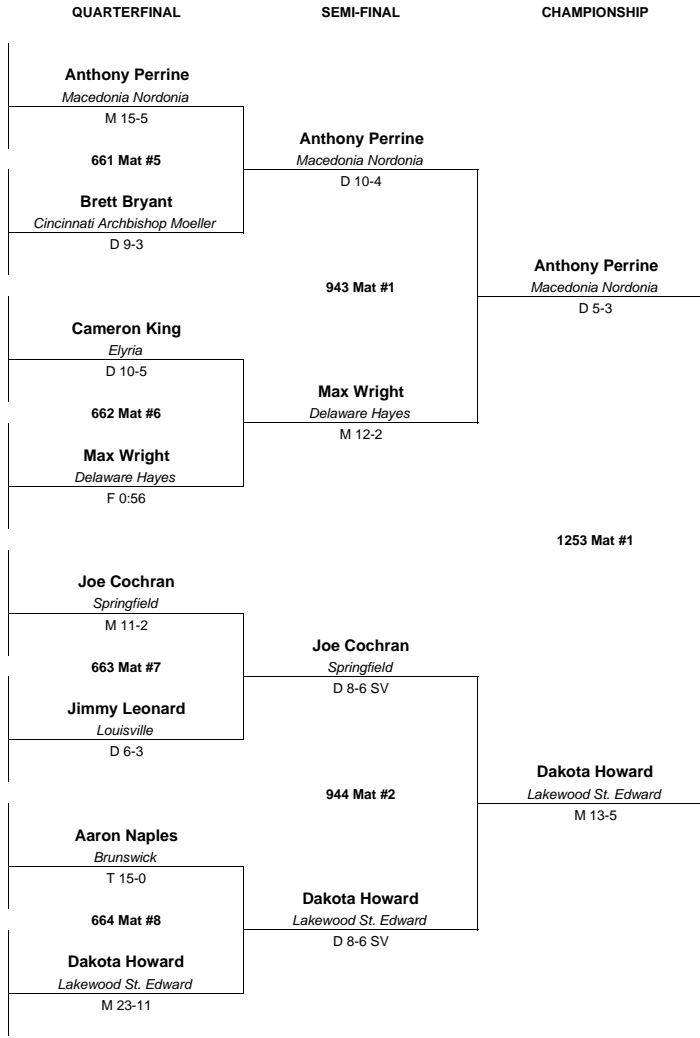

2017 DIVISION 1 STATE TOURNAMENT

195 LBS

HD=Hilliard Darby
HO=Hoover
KF=Kettering Fairmont
ME=Mentor

- ROUND 1**
- 1 Anthony Perrine HO-1 (12) 27-3
Macedonia Nordonia
313 Mat #9
 - 2 Ashton Spurgeon HD-4 (11) 46-8
Mount Vernon
 - 3 Aaron Huff ME-3 (12) 29-6
Lorain
314 Mat #10
 - 4 Brett Bryant KF-2 (12) 33-5
Cincinnati Archbishop Moeller
 - 5 Cameron King ME-2 (12) 38-10
Elyria
315 Mat #1
 - 6 Garrett Bledsoe KF-3 (10) 27-7
Cincinnati LaSalle
 - 7 Michael Drobnick HO-4 (11) 27-7
Cleveland St. Ignatius
316 Mat #2
 - 8 Max Wright HD-1 (12) 29-1
Delaware Hayes
 - 9 Joe Cochran KF-1 (11) 38-3
Springfield
317 Mat #3
 - 10 Kyle Walsh ME-4 (12) 32-8
Toledo Whitmer
 - 11 Jimmy Leonard HO-3 (12) 38-8
Louisville
318 Mat #4
 - 12 Stephen Deluse HD-2 (12) 38-8
Lancaster
 - 13 Aaron Naples HO-2 (12) 34-3
Brunswick
319 Mat #5
 - 14 L.A. Kelly HD-3 (12) 37-5
Pataskala Licking Heights
 - 15 Cameron Sauerwein KF-4 (11) 38-9
Harrison
320 Mat #6
 - 16 Dakota Howard ME-1 (11) 21-7
Lakewood St. Edward