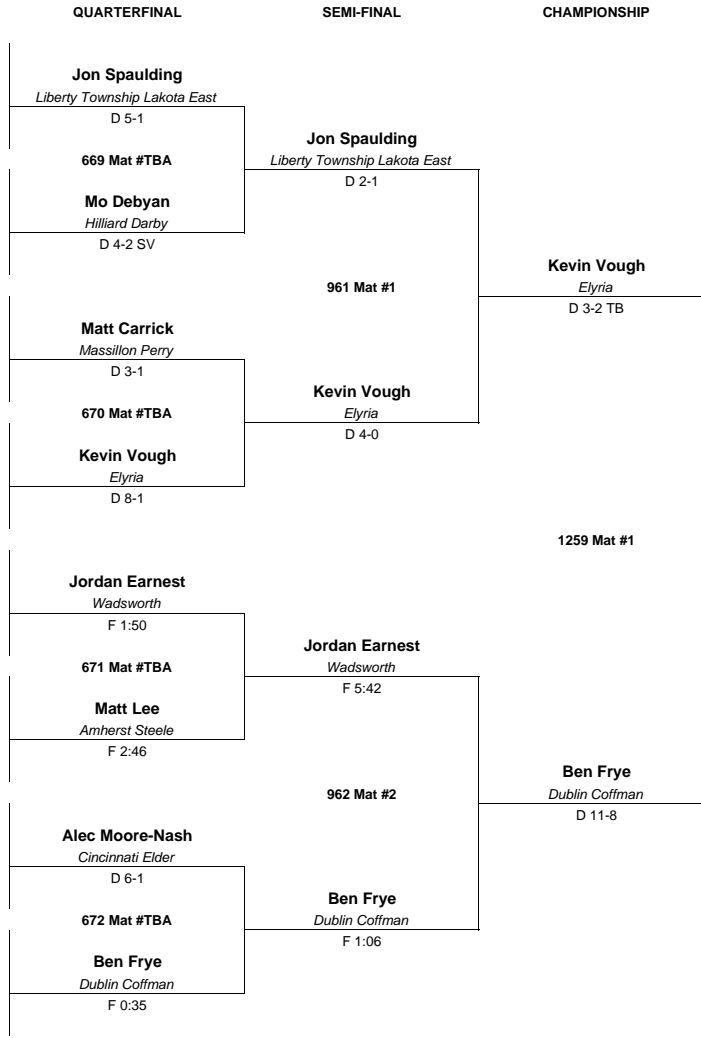

2017 DIVISION 1 STATE TOURNAMENT

285 LBS

HD=Hilliard Darby
HO=Hoover
KF=Kettering Fairmont
ME=Mentor

ROUND 1

1 Jon Spaulding KF-1 (12) 37-4
Liberty Township Lakota East
329 Mat #TBA

2 Nick Daly ME-4 (11) 29-13
Oregon Clay

3 Jon Saville HO-3 (12) 19-6
Brunswick
330 Mat #TBA

4 Mo Debyan HD-2 (12) 39-8
Hilliard Darby

5 Matt Carrick HO-2 (12) 27-6
Massillon Perry
331 Mat #TBA

6 Tyler Connolly HD-3 (10) 40-11
Marysville

7 Jacob Padilla KF-4 (9) 35-7
Huber Heights Wayne
332 Mat #TBA

8 Kevin Vough ME-1 (12) 42-2
Elyria

9 Jordan Earnest HO-1 (11) 39-6
Wadsworth
333 Mat #TBA

10 Dane Whittier HD-4 (12) 42-7
Grove City

11 Zaid Hamdan KF-3 (11) 45-7
Mason
334 Mat #TBA

12 Matt Lee ME-2 (11) 41-3
Amherst Steele

13 Alec Moore-Nash KF-2 (11) 45-5
Cincinnati Elder
335 Mat #TBA

14 Brian Ross ME-3 (12) 39-12
Mentor

15 Zach D'Anna HO-4 (11) 28-11
Brecksville-Broadview Heights
336 Mat #TBA

16 Ben Frye HD-1 (12) 45-0
Dublin Coffman

Kevin Vough
Elyria
D 3-2 TB

Kevin Vough
Elyria
D 5-2

CHAMPIONSHIP

1

2016 Division 1 State Placers

1 Kameron Teacher, Central Crossing (12) HD-1
2 Kevin Vough, Elyria (11) PE-1
3 Nik Urban, South (Willoughby) (12) ME-1
4 Tim Tanner-Blair, Lakota West (12) KF-4
5 Arman Samouk, Copley (12) PE-2
6 Patrick Simon, Olmsted Falls (12) PE-3
7 Jon Spaulding, Lakota East (11) KF-2
8 Jonathon Floyd, Springboro (12) KF-1

CONSOLATION ROUND 1

Nick Daly
Oregon Clay
501 Mat #TBA

Jon Saville
Brunswick

Tyler Connolly
Marysville
502 Mat #TBA

Jacob Padilla
Huber Heights Wayne

Dane Whittier
Grove City
503 Mat #TBA

Zaid Hamdan
Mason

Brian Ross
Mentor
504 Mat #TBA

Zach D'Anna
Brecksville-Broadview Heights