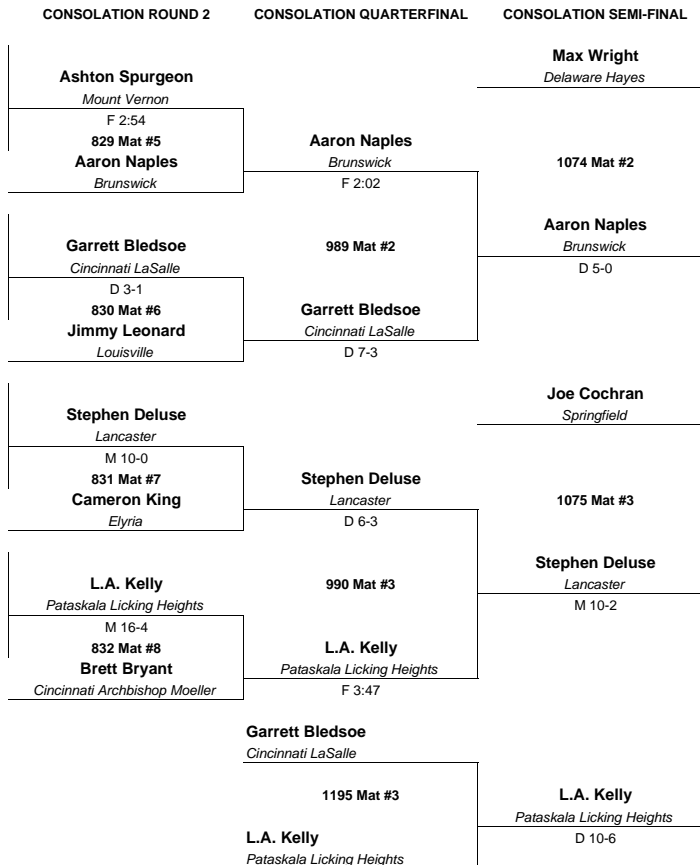

2017 DIVISION 1 STATE TOURNAMENT

195 LBS

HD=Hilliard Darby
HO=Hoover
KF=Kettering Fairmont
ME=Mentor

1. **ROUND 1**
2. 1 Anthony Perrine HO-1 (12) 27-3
     Macedonia Nordonia
     313 Mat #9
   - 2 Ashton Spurgeon HD-4 (11) 46-8
     Mount Vernon
   - 3 Aaron Huff ME-3 (12) 29-6
     Lorain
     314 Mat #10
   - 4 Brett Bryant KF-2 (12) 33-5
     Cincinnati Archbishop Moeller
   - 5 Cameron King ME-2 (12) 38-10
     Elyria
     315 Mat #1
   - 6 Garrett Bledsoe KF-3 (10) 27-7
     Cincinnati LaSalle
   - 7 Michael Drobnick HO-4 (11) 27-7
     Cleveland St. Ignatius
     316 Mat #2
   - 8 Max Wright HD-1 (12) 29-1
     Delaware Hayes
   - 9 Joe Cochran KF-1 (11) 38-3
     Springfield
     317 Mat #3
   - 10 Kyle Walsh ME-4 (12) 32-8
     Toledo Whitmer
   - 11 Jimmy Leonard HO-3 (12) 38-8
     Louisville
     318 Mat #4
   - 12 Stephen Deluse HD-2 (12) 38-8
     Lancaster
   - 13 Aaron Naples HO-2 (12) 34-3
     Brunswick
     319 Mat #5
   - 14 L.A. Kelly HD-3 (12) 37-5
     Pataskala Licking Heights
   - 15 Cameron Sauerwein KF-4 (11) 38-9
     Harrison
     320 Mat #6
   - 16 Dakota Howard ME-1 (11) 21-7
     Lakewood St. Edward

1. **2016 Division 1 State Placers**
2. 1 Ben Darmstadt, Elyria (12) PE-1
   - 2 Gary Traub, Sycamore (12) KF-1
   - 3 Logan Kemp, Centerville (12) KF-2
   - 4 Kyle Vilsack, St Ignatius (12) ME-2
   - 5 Andrew Jones, Thomas Worthington (12) HD-1
   - 6 Aaron Naples, Brunswick (11) PE-2
   - 7 Grant Martin, Lake (Uniontown) (12) ME-3
   - 8 Devin Johnson, Chardon (12) ME-1

1

1. **CONSOLATION ROUND 1**
2. Ashton Spurgeon
     Mount Vernon
     493 Mat #5
   - Aaron Huff
     Lorain
   - Garrett Bledsoe
     Cincinnati LaSalle
     494 Mat #6
   - Michael Drobnick
     Cleveland St. Ignatius
   - Kyle Walsh
     Toledo Whitmer
     495 Mat #7
   - Stephen Deluse
     Lancaster
   - L.A. Kelly
     Pataskala Licking Heights
     496 Mat #8
   - Cameron Sauerwein
     Harrison