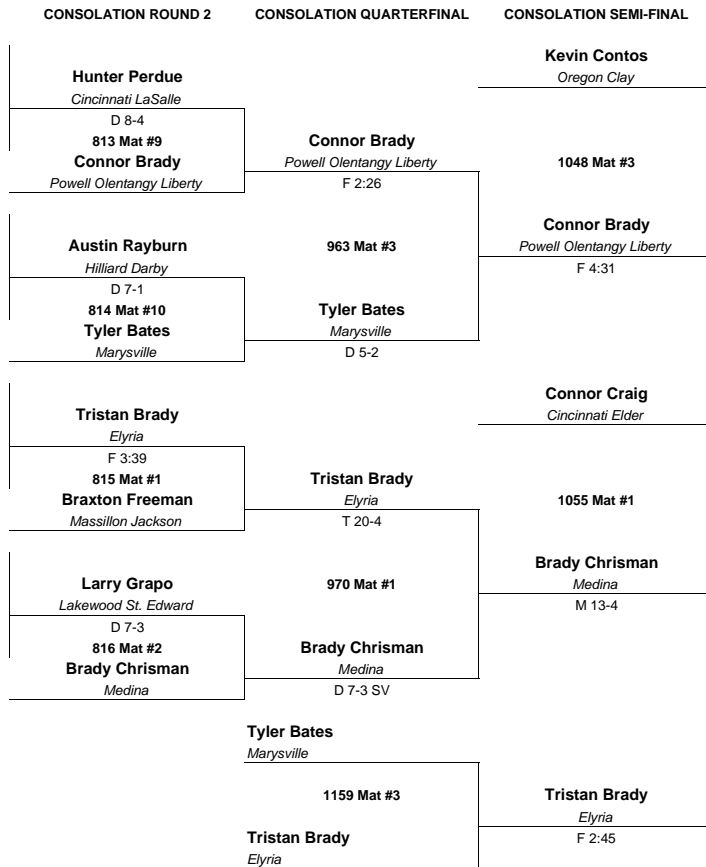

2016 Division 1 State Placers

- 1 Austin Hiles, Brecksville-Broadview Hts (12) ME-1
- 2 Nick Kiussis, Brunswick (11) PE-1
- 3 Greg Brusco, Hayes (12) HD-1
- 4 Jack Conway, St Edward (12) PE-3
- 5 Jacoby Ward, Archbishop Moeller (12) KF-4
- 6 Andrew Sams, Fairfield (11) KF-1
- 7 Cody Surratt, Wadsworth (11) PE-2
- 8 Willy Plaisir, Dublin Coffman (12) HD-2

CONSOLATION ROUND 1

Brian Bethel
Holland Springfield
477 Mat #9

Hunter Perdue
Cincinnati LaSalle

Jordan Hardrick
Huber Heights Wayne
478 Mat #10

Austin Rayburn
Hilliard Darby

Ethan Hatcher
Brecksville-Broadview Heights
479 Mat #1

Tristan Brady
Elyria

Larry Grapo
Lakewood St. Edward
480 Mat #2

Connor Yauss
Cincinnati St. Xavier