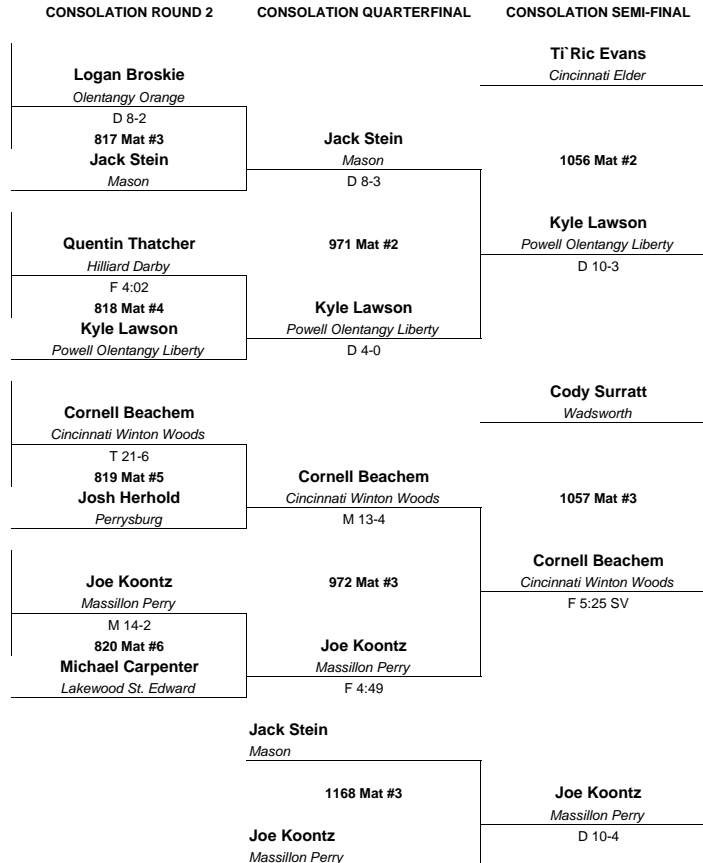

CONSOLATION FINAL

1166 Mat #1

Cornell Beachem
Cincinnati Winton Woods
D 6-1

THIRD

1166 Mat #1

Cornell Beachem
Cincinnati Winton Woods
D 3-1 SV

1167 Mat #2

Kyle Lawson
Powell Olentangy Liberty

1167 Mat #2

Cody Surratt
Wadsworth

1167 Mat #2

Cody Surratt
Wadsworth
Default

FIFTH

1167 Mat #2

Cody Surratt
Wadsworth
Default

1167 Mat #2

Cody Surratt
Wadsworth
Default

SEVENTH

1167 Mat #2

Cody Surratt
Wadsworth
Default