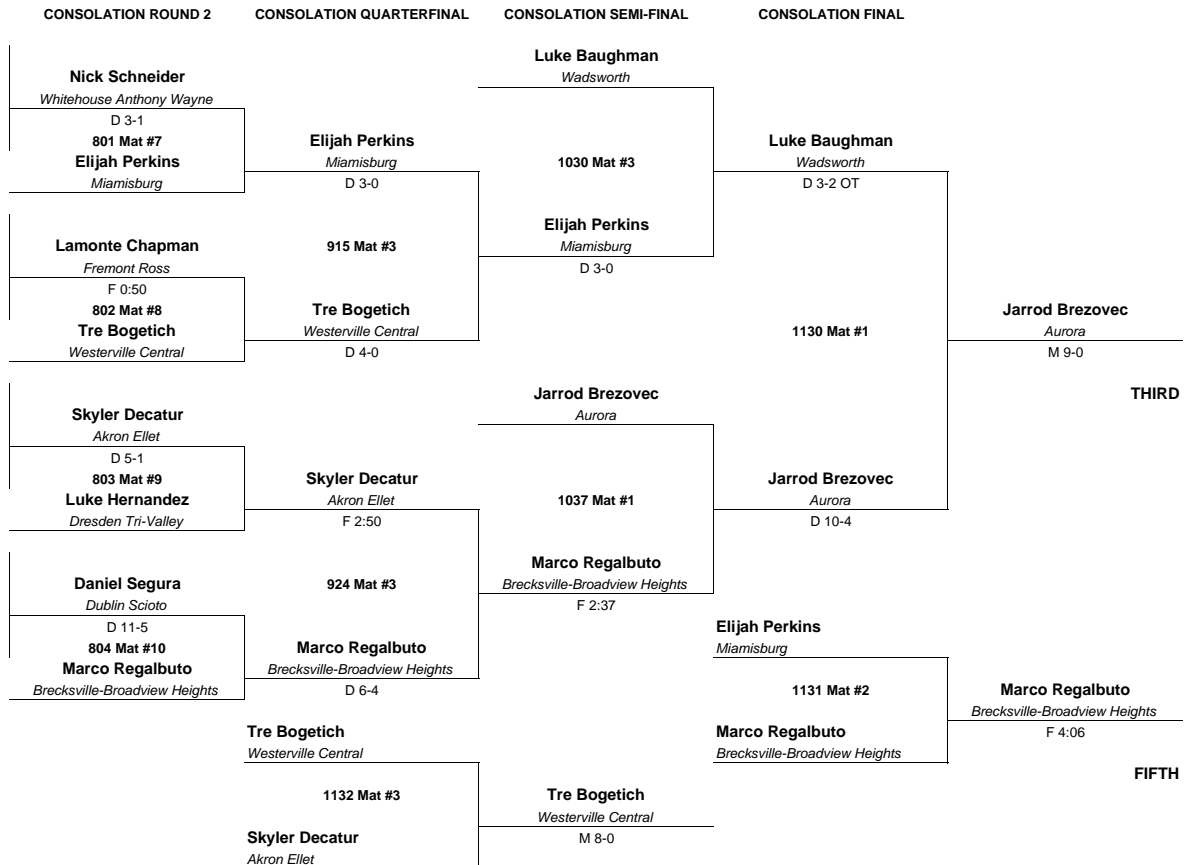

2017 DIVISION 1 STATE TOURNAMENT

132 LBS

HD=Hilliard Darby
HO=Hoover
KF=Kettering Fairmont
ME=Mentor

1. **ROUND 1**
2. 1 Zackary Donathan KF-1 (12) 48-0
     Mason
   - 257 Mat #3
   - 2 Demetrios Monroe HD-4 (11) 24-5
     Hilliard Davidson
   - 3 Nick Schneider ME-3 (11) 31-15
     Whitehouse Anthony Wayne
   - 258 Mat #4
   - 4 Marco Regalbuto HO-2 (10) 31-7
     Brecksville-Broadview Heights
   - 5 Lamonte Chapman ME-2 (11) 29-6
     Fremont Ross
   - 259 Mat #5
   - 6 Luke Baughman HO-3 (10) 33-9
     Wadsworth
   - 7 Gavin Bell KF-4 (9) 30-14
     Beavercreek
   - 260 Mat #6
   - 8 Luke Hernandez HD-1 (12) 46-2
     Dresden Tri-Valley
   - 9 Alan Hart ME-1 (12) 37-4
     Lakewood St. Edward
   - 261 Mat #7
   - 10 Skyler Decatur HO-4 (12) 43-10
     Akron Ellet
   - 11 Tre Bogetich HD-3 (12) 54-4
     Westerville Central
   - 262 Mat #8
   - 12 Jimmy Murphy KF-2 (12) 47-5
     Milford
   - 13 Daniel Segura HD-2 (9) 38-10
     Dublin Scioto
   - 263 Mat #9
   - 14 Elijah Perkins KF-3 (12) 42-3
     Miamisburg
   - 15 Matt Zuckerman ME-4 (10) 35-13
     Elyria
   - 264 Mat #10
   - 16 Jarrod Brezovec HO-1 (12) 47-0
     Aurora

1. **2016 Division 1 State Placers**
2. 1 Jaden Mattox, Central Crossing (10) HD-1
   - 2 Zachary Donathan, Mason (11) KF-2
   - 3 Corey Shie, LaSalle (11) KF-1
   - 4 Connor Brady, Olentangy Liberty (9) HD-3
   - 5 Sam Dover, St Edward (9) PE-1
   - 6 Jarrod Brezovec, Aurora (11) ME-1
   - 7 Andre Stowers, Maple Heights (12) ME-3
   - 8 Luke Hernandez, Tri-Valley (11) HD-4

1

1. **CONSOLATION ROUND 1**
2. Demetrios Monroe
     Hilliard Davidson
   - 465 Mat #7
   - Nick Schneider
     Whitehouse Anthony Wayne
   - Lamonte Chapman
     Fremont Ross
   - 466 Mat #8
   - Gavin Bell
     Beavercreek
   - Skyler Decatur
     Akron Ellet
   - 467 Mat #9
   - Jimmy Murphy
     Milford
   - Daniel Segura
     Dublin Scioto
   - 468 Mat #10
   - Matt Zuckerman
     Elyria