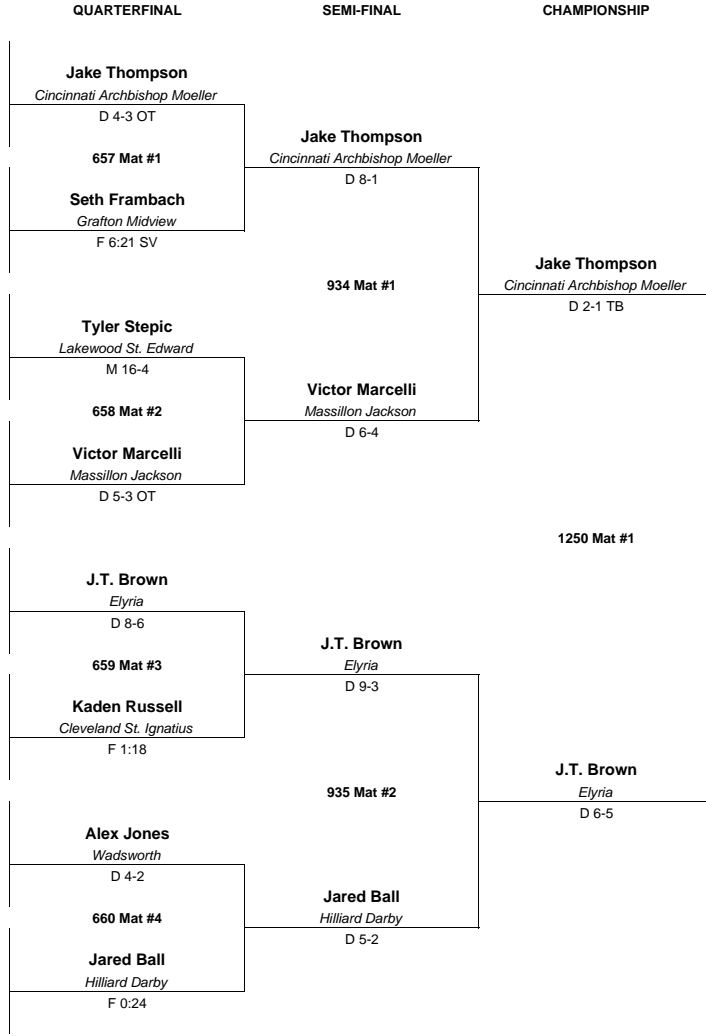

2017 DIVISION 1 STATE TOURNAMENT

182 LBS

HD=Hilliard Darby
HO=Hoover
KF=Kettering Fairmont
ME=Mentor

- ROUND 1**
- 1 Jake Thompson KF-1 (11) 37-3
Cincinnati Archbishop Moeller
305 Mat #1
 - 2 Zach Blackiston HO-4 (11) 34-13
Massillon Perry
 - 3 Seth Frambach ME-3 (11) 36-9
Grafton Midview
306 Mat #2
 - 4 Michael Ayers HD-2 (12) 11-2
Columbus Walnut Ridge
 - 5 Tyler Stepic ME-2 (12) 28-12
Lakewood St. Edward
307 Mat #3
 - 6 Cole Fitzpatrick HD-3 (12) 21-5
Powell Olen tangy Liberty
 - 7 Nick Goldfuss KF-4 (12) 50-5
Cincinnati Oak Hills
308 Mat #4
 - 8 Victor Marcelli HO-1 (11) 12-0
Massillon Jackson
 - 9 J.T. Brown ME-1 (12) 41-4
Elyria
309 Mat #5
 - 10 Max Boyd HD-4 (12) 41-9
Pataskala Watkins Memorial
 - 11 Mark Kimbrell KF-3 (12) 40-8
Kettering Fairmont
310 Mat #6
 - 12 Kaden Russell HO-2 (12) 38-4
Cleveland St. Ignatius
 - 13 Blake Wilson KF-2 (11) 33-15
Cincinnati LaSalle
311 Mat #7
 - 14 Alex Jones HO-3 (12) 30-6
Wadsworth
 - 15 Zach Bryant ME-4 (11) 31-14
Findlay
312 Mat #8
 - 16 Jared Ball HD-1 (11) 50-2
Hilliard Darby