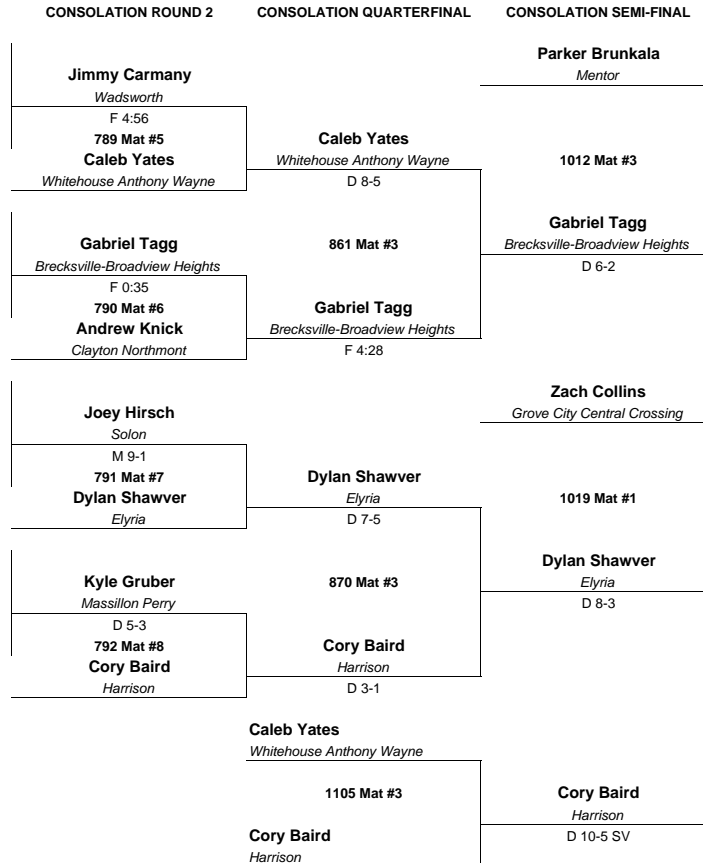

CONSOLATION ROUND 2

Jimmy Carmany
Wadsworth
F 4:56

789 Mat #5
Caleb Yates
Whitehouse Anthony Wayne
D 8-5

Gabriel Tagg
Brecksville-Broadview Heights
F 0:35

790 Mat #6
Andrew Knick
Clayton Northmont
F 4:28

Joey Hirsch
Solon
M 9-1

791 Mat #7
Dylan Shawver
Elyria
D 7-5

870 Mat #3
Dylan Shawver
Elyria
D 8-3

1104 Mat #2
Parker Brunkala
Mentor

1103 Mat #1
Gabriel Tagg
Brecksville-Broadview Heights
D 3-2

1105 Mat #3
Caleb Yates
Whitehouse Anthony Wayne

1104 Mat #2
Zach Collins
Grove City Central Crossing
D 3-2

1105 Mat #3
Cory Baird
Harrison
D 10-5 SV

THIRD

FIFTH