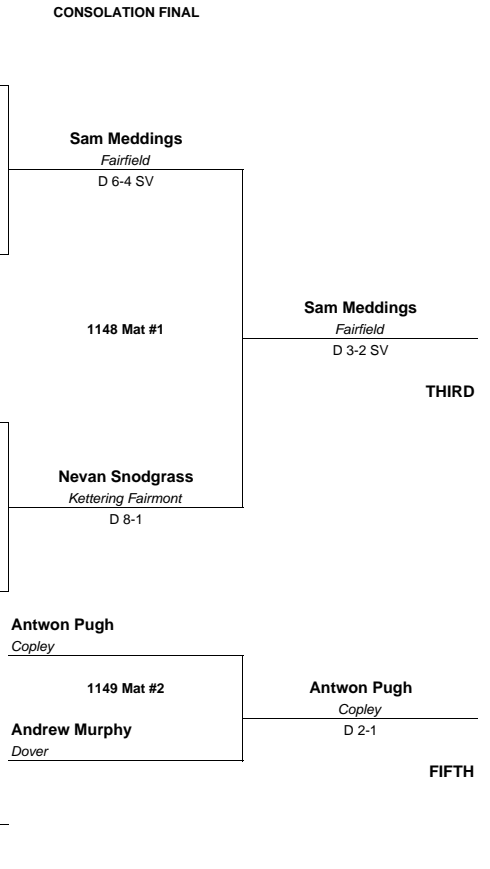

2017 DIVISION 1 STATE TOURNAMENT

145 LBS

HD=Hilliard Darby
HO=Hoover
KF=Kettering Fairmont
ME=Mentor

1. **ROUND 1**
2. 1 Andrew Murphy HO-1 (12) 43-5
     Dover
   - 273 Mat #9
   - 2 Cade Hepner ME-4 (12) 12-10
     Lakewood St. Edward
   - 3 Trey Grenier HD-3 (12) 24-4
     Powell Olentangy Liberty
   - 274 Mat #10
   - 4 Eric Beck KF-2 (12) 34-7
     Cincinnati LaSalle
   - 5 Jake Marsh HD-2 (11) 41-5
     Marysville
   - 275 Mat #1
   - 6 Sam Meddings KF-3 (12) 35-9
     Fairfield
   - 7 Malachi Strickland HO-4 (12) 24-6
     Massillon Perry
   - 276 Mat #2
   - 8 Josh Jaeckin ME-1 (11) 45-8
     Olmsted Falls
   - 9 Dom Demas HD-1 (12) 47-3
     Dublin Coffman
   - 277 Mat #3
   - 10 Austin Murphy KF-4 (11) 38-9
     Cincinnati Elder
   - 11 Antwon Pugh HO-3 (12) 42-2
     Copley
   - 278 Mat #4
   - 12 Garret Anderson ME-2 (11) 38-9
     Oregon Clay
   - 13 Jason Bronstrup HO-2 (12) 32-11
     Brecksville-Broadview Heights
   - 279 Mat #5
   - 14 Alex Farenchak ME-3 (11) 35-6
     Painesville Riverside
   - 15 Alexander Gore HD-4 (11) 38-14
     Lewis Center Olentangy
   - 280 Mat #6
   - 16 Nevan Snodgrass KF-1 (9) 30-5
     Kettering Fairmont

1. **2016 Division 1 State Placers**
2. 1 David Carr, Perry (Massillon) (10) ME-1
   - 2 Dominick Demas, Dublin Coffman (11) HD-1
   - 3 Trey Grenier, Olentangy Liberty (11) HD-3
   - 4 Brock Jones, Perrysburg (12) PE-2
   - 5 Ryley Regan, Miamisburg (12) KF-1
   - 6 Farouq Muhammed, Shaker Heights (9) ME-2
   - 7 Jack Stein, Mason (11) KF-2
   - 8 Chris Motter, Hudson (12) ME-3

1

1. **CONSOLATION ROUND 1**
2. Cade Hepner
     Lakewood St. Edward
   - 473 Mat #5
   - Eric Beck
     Cincinnati LaSalle
   - Jake Marsh
     Marysville
   - 474 Mat #6
   - Malachi Strickland
     Massillon Perry
   - Austin Murphy
     Cincinnati Elder
   - 475 Mat #7
   - Garret Anderson
     Oregon Clay
   - Alex Farenchak
     Painesville Riverside
   - 476 Mat #8
   - Alexander Gore
     Lewis Center Olentangy