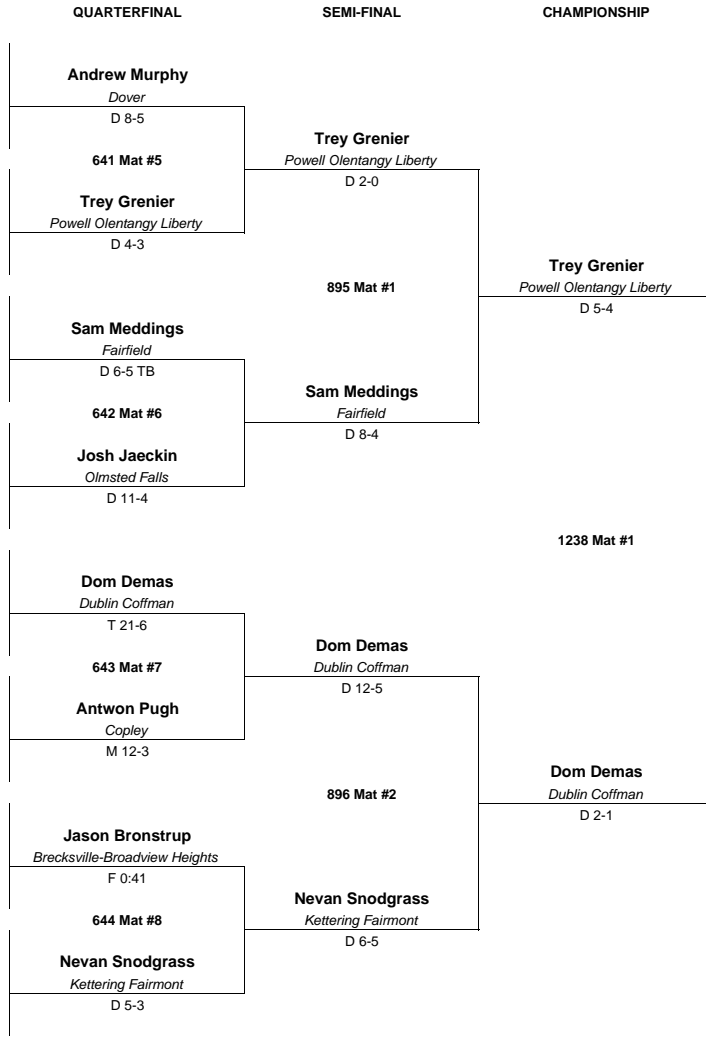

2017 DIVISION 1 STATE TOURNAMENT

145 LBS

HD=Hilliard Darby
HO=Hoover
KF=Kettering Fairmont
ME=Mentor

1. **ROUND 1**
2. 1 Andrew Murphy HO-1 (12) 43-5
     Dover
   - 273 Mat #9
   - 2 Cade Hepner ME-4 (12) 12-10
     Lakewood St. Edward
   - 3 Trey Grenier HD-3 (12) 24-4
     Powell Olentangy Liberty
   - 274 Mat #10
   - 4 Eric Beck KF-2 (12) 34-7
     Cincinnati LaSalle
   - 5 Jake Marsh HD-2 (11) 41-5
     Marysville
   - 275 Mat #1
   - 6 Sam Meddings KF-3 (12) 35-9
     Fairfield
   - 7 Malachi Strickland HO-4 (12) 24-6
     Massillon Perry
   - 276 Mat #2
   - 8 Josh Jaeckin ME-1 (11) 45-8
     Olmsted Falls
   - 9 Dom Demas HD-1 (12) 47-3
     Dublin Coffman
   - 277 Mat #3
   - 10 Austin Murphy KF-4 (11) 38-9
     Cincinnati Elder
   - 11 Antwon Pugh HO-3 (12) 42-2
     Copley
   - 278 Mat #4
   - 12 Garret Anderson ME-2 (11) 38-9
     Oregon Clay
   - 13 Jason Bronstrup HO-2 (12) 32-11
     Brecksville-Broadview Heights
   - 279 Mat #5
   - 14 Alex Farenchak ME-3 (11) 35-6
     Painesville Riverside
   - 15 Alexander Gore HD-4 (11) 38-14
     Lewis Center Olentangy
   - 280 Mat #6
   - 16 Nevan Snodgrass KF-1 (9) 30-5
     Kettering Fairmont

1. **2016 Division 1 State Placers**
2. 1 David Carr, Perry (Massillon) (10) ME-1
   - 2 Dominick Demas, Dublin Coffman (11) HD-1
   - 3 Trey Grenier, Olentangy Liberty (11) HD-3
   - 4 Brock Jones, Perrysburg (12) PE-2
   - 5 Ryley Regan, Miamisburg (12) KF-1
   - 6 Farouq Muhammed, Shaker Heights (9) ME-2
   - 7 Jack Stein, Mason (11) KF-2
   - 8 Chris Motter, Hudson (12) ME-3

1

1. **CONSOLATION ROUND 1**
2. Cade Hepner
     Lakewood St. Edward
   - 473 Mat #5
   - Eric Beck
     Cincinnati LaSalle
   - Jake Marsh
     Marysville
   - 474 Mat #6
   - Malachi Strickland
     Massillon Perry
   - Austin Murphy
     Cincinnati Elder
   - 475 Mat #7
   - Garret Anderson
     Oregon Clay
   - Alex Farenchak
     Painesville Riverside
   - 476 Mat #8
   - Alexander Gore
     Lewis Center Olentangy