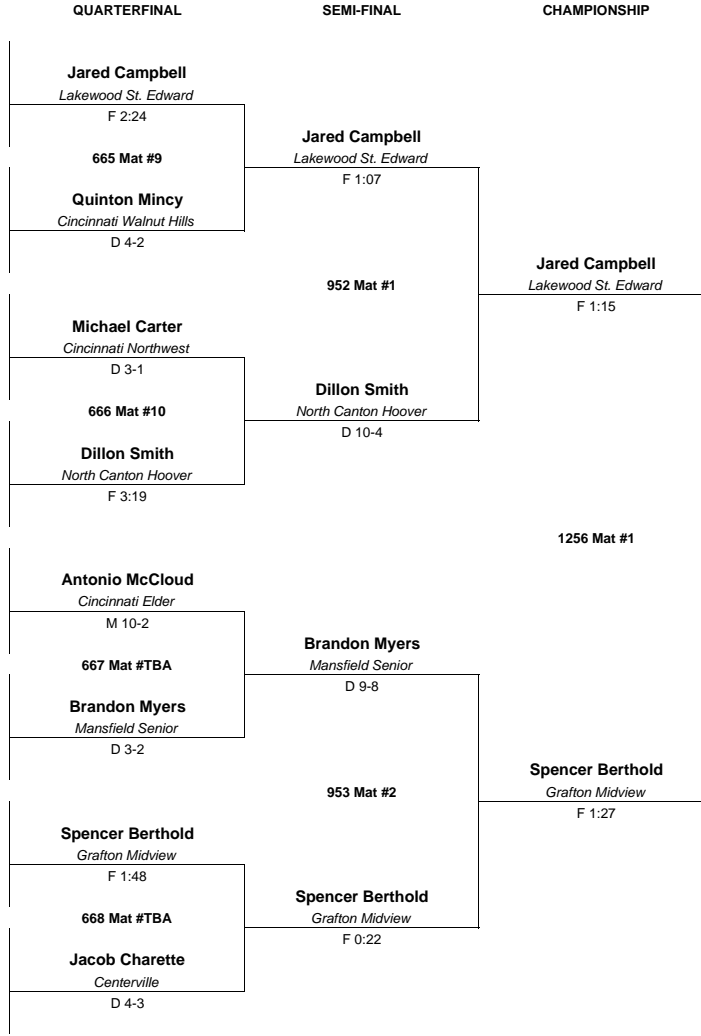

2017 DIVISION 1 STATE TOURNAMENT

220 LBS

HD=Hilliard Darby
HO=Hoover
KF=Kettering Fairmont
ME=Mentor

1. **ROUND 1**
2. 1 Jared Campbell ME-1 (12) 38-1
     Lakewood St. Edward
     321 Mat #7
   - 2 Aidan Gill HO-4 (11) 23-7
     Cleveland St. Ignatius
   - 3 Bryce Houston HD-3 (11) 40-9
     Olentangy Orange
     322 Mat #8
   - 4 Quinton Mincy KF-2 (12) 39-6
     Cincinnati Walnut Hills
   - 5 Mike Ezenekwe HD-2 (12) 39-10
     Powell Olentangy Liberty
     323 Mat #9
   - 6 Michael Carter KF-3 (12) 38-3
     Cincinnati Northwest
   - 7 Parker Meaney ME-4 (11) 37-8
     Ashtabula Lakeside
     324 Mat #10
   - 8 Dillon Smith HO-1 (12) 50-6
     North Canton Hoover
   - 9 Antonio McCloud KF-1 (11) 43-2
     Cincinnati Elder
     325 Mat #TBA
   - 10 Jacob Cover HD-4 (11) 37-10
     Hilliard Darby
   - 11 Bubba Arslanian HO-3 (12) 40-2
     Aurora
     326 Mat #TBA
   - 12 Brandon Myers ME-2 (12) 38-5
     Mansfield Senior
   - 13 Adam Luster HO-2 (9) 24-14
     Massillon Perry
     327 Mat #TBA
   - 14 Spencer Berthold ME-3 (12) 35-4
     Grafton Midview
   - 15 Jacob Charette KF-4 (11) 35-6
     Centerville
     328 Mat #TBA
   - 16 Brian Zimmerman HD-1 (12) 28-4
     Dublin Scioto

1. **2016 Division 1 State Placers**
2. 1 Matt Stencil, Clay (Oregon) (12) PE-2
   - 2 Jared Campbell, St Edward (11) PE-1
   - 3 Jack Meyer, Archbishop Moeller (12) KF-1
   - 4 Ben Frye, Dublin Coffman (11) HD-3
   - 5 Eddie Sternad, Brecksville-Broadview Hts (12) ME-2
   - 6 Todd Hastings, Steele (12) PE-3
   - 7 Quinton Mincy, Walnut Hills (11) KF-2
   - 8 Drew Fenton, Lakota West (12) KF-4

1

1. **CONSOLATION ROUND 1**
2. Aidan Gill
     Cleveland St. Ignatius
     497 Mat #9
   - Bryce Houston
     Olentangy Orange
   - Mike Ezenekwe
     Powell Olentangy Liberty
     498 Mat #10
   - Parker Meaney
     Ashtabula Lakeside
   - Jacob Cover
     Hilliard Darby
     499 Mat #TBA
   - Bubba Arslanian
     Aurora
   - Adam Luster
     Massillon Perry
     500 Mat #TBA
   - Brian Zimmerman
     Dublin Scioto