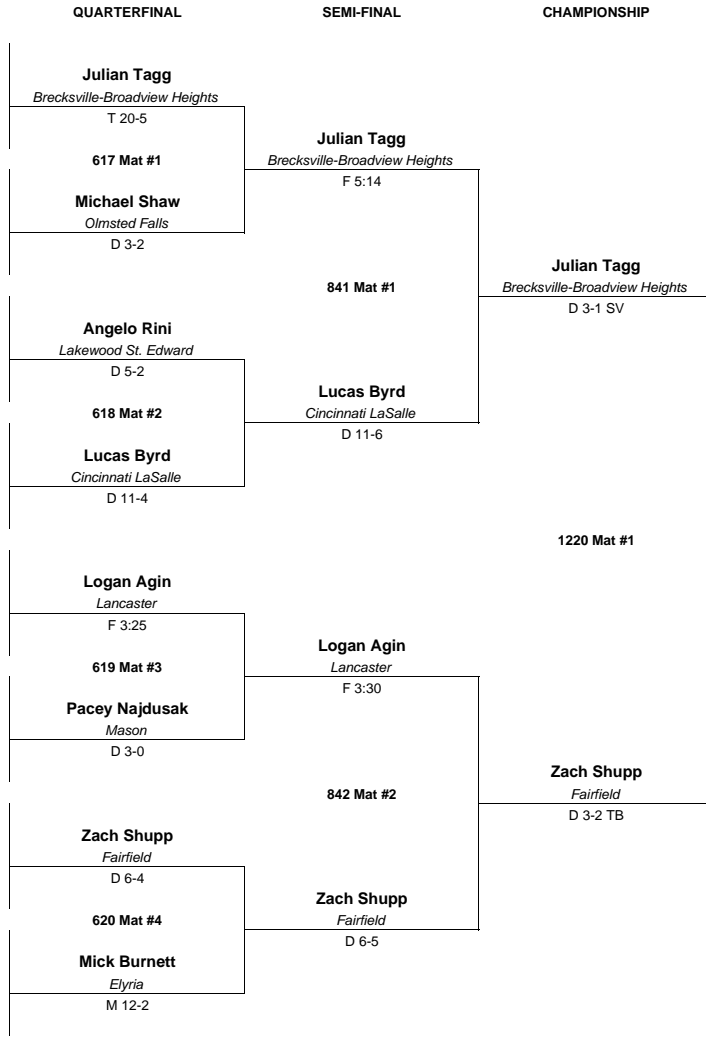

12 Kyle Petersen HO-2 (10) 36-10
Aurora

13 Zach Shupp KF-2 (11) 31-5
Fairfield
231 Mat #7

14 Andy Graham HO-3 (12) 38-9
Louisville

15 Kyle Murray HD-4 (11) 37-10
Dublin Coffman
232 Mat #8

16 Mick Burnett ME-1 (9) 31-6
Elyria