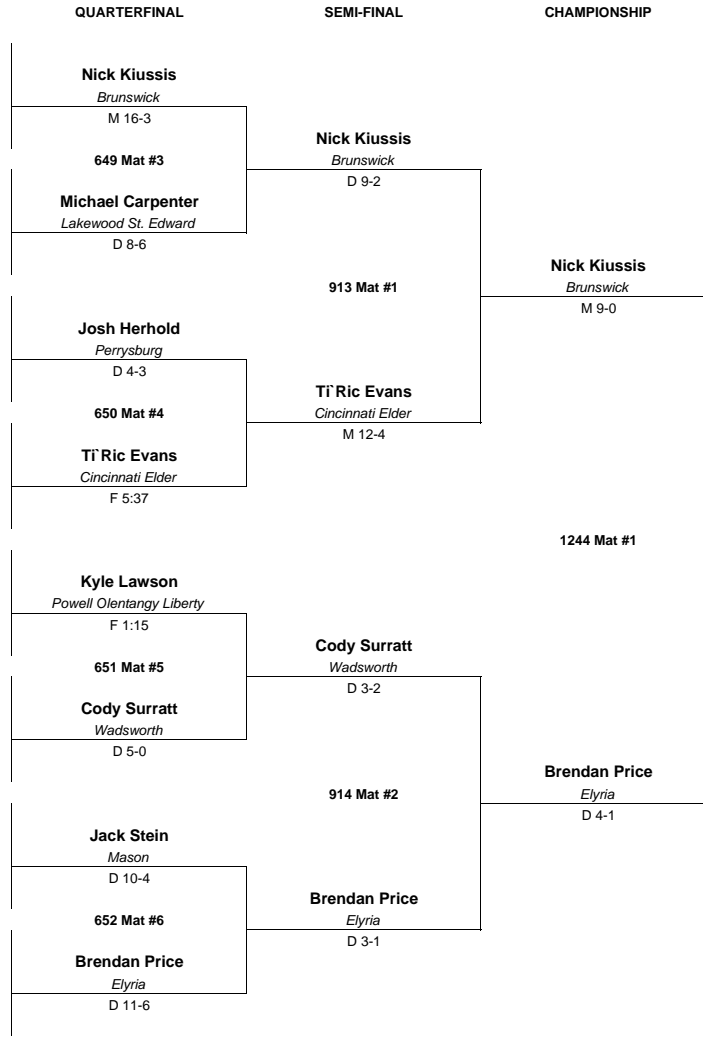

2017 DIVISION 1 STATE TOURNAMENT

160 LBS

HD=Hilliard Darby
HO=Hoover
KF=Kettering Fairmont
ME=Mentor

ROUND 1

1 Nick Kiussis HO-1 (12) 37-3
Brunswick
289 Mat #5

2 Trey Sizemore KF-4 (10) 22-10
Cincinnati LaSalle

3 Logan Broskie HD-3 (12) 40-8
Olentangy Orange
290 Mat #6

4 Michael Carpenter ME-2 (12) 22-10
Lakewood St. Edward

5 Quentin Thatcher HD-2 (12) 22-3
Hilliard Darby
291 Mat #7

6 Josh Herhold ME-3 (12) 49-6
Perrysburg

7 Michael Ferree HO-4 (11) 42-10
Austintown-Fitch
292 Mat #8

8 Ti' Ric Evans KF-1 (11) 40-3
Cincinnati Elder

9 Kyle Lawson HD-1 (12) 39-3
Powell Olentangy Liberty
293 Mat #9

10 Dru Hernandez ME-4 (11) 25-16
Findlay

11 Cody Surratt HO-3 (12) 38-6
Wadsworth
294 Mat #10

12 Cornell Beachem KF-2 (11) 45-4
Cincinnati Winton Woods

13 Joe Koontz HO-2 (12) 41-8
Massillon Perry
295 Mat #1

14 Jack Stein KF-3 (12) 46-7
Mason

15 Cole Foor HD-4 (9) 27-15
Pataskala Watkins Memorial
296 Mat #2

16 Brendan Price ME-1 (12) 20-3
Elyria

1. **2016 Division 1 State Placers**
1. 1 Kyle Lawson, Olentangy Liberty (11) HD-1
  2. 2 Joey Baughman, Wadsworth (10) PE-1
  3. 3 Jared Ball, Hilliard Darby (10) HD-2
  4. 4 Dylan Roth, Oak Hills (12) KF-1
  5. 5 Mikah Price, Elyria (12) PE-3
  6. 6 Michael Carpenter, St Edward (11) PE-2
  7. 7 Mario Graziani, Boardman (12) ME-1
  8. 8 Adam Green, Austintown-Fitch (12) ME-2

1

CONSOLATION ROUND 1

Trey Sizemore
Cincinnati LaSalle
481 Mat #3

Logan Broskie
Olentangy Orange

Quentin Thatcher
Hilliard Darby
482 Mat #4

Michael Ferree
Austintown-Fitch

Dru Hernandez
Findlay
483 Mat #5

Cornell Beachem
Cincinnati Winton Woods

Joe Koontz
Massillon Perry
484 Mat #6

Cole Foor
Pataskala Watkins Memorial