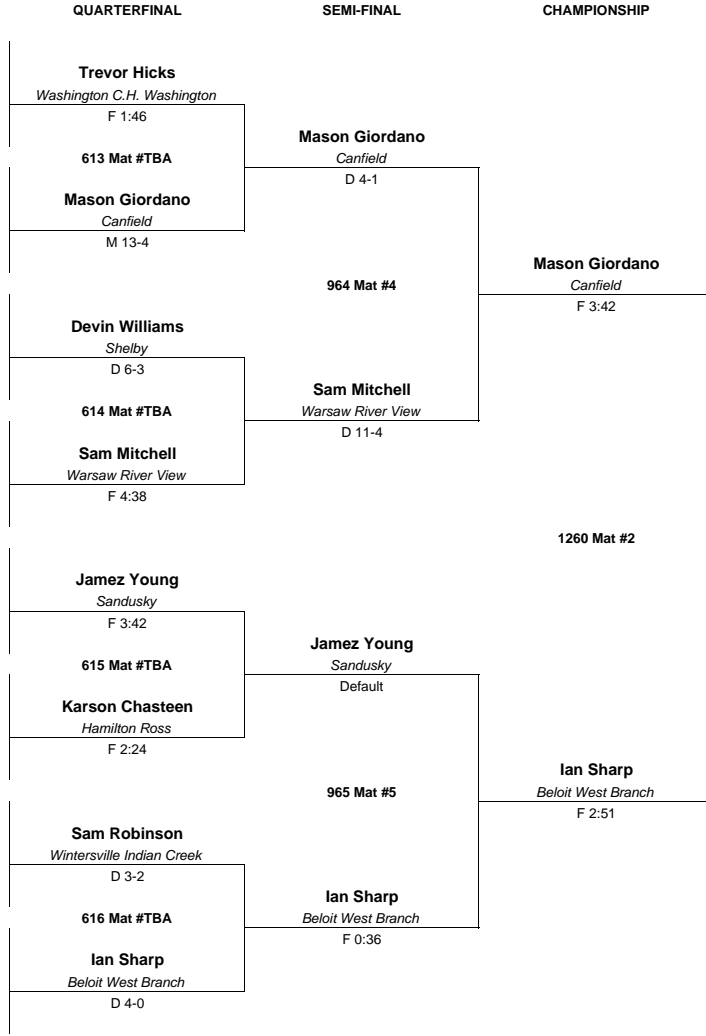

2017 DIVISION 2 STATE TOURNAMENT

285 LBS

AL=Alliance
HE=Heath
MA=Mansfield
WI=Wilmington

- ROUND 1**
- 1 **Trevor Hicks WI-1 (12) 50-2**
Washington C.H. Washington
217 Mat #TBA
 - 2 **Aarin Smoot-Baker HE-4 (12) 23-6**
Columbus Beechcroft
 - 3 **Demarko Craig MA-3 (11) 31-7**
Toledo Central Catholic
218 Mat #TBA
 - 4 **Mason Giordano AL-2 (12) 34-8**
Canfield
 - 5 **Devin Williams MA-2 (12) 46-2**
Shelby
219 Mat #TBA
 - 6 **Brandon Matlock AL-3 (11) 11-4**
Warren Howland
 - 7 **Trent Wilson WI-4 (11) 37-11**
Germantown Valley View
220 Mat #TBA
 - 8 **Sam Mitchell HE-1 (11) 35-4**
Warsaw River View
 - 9 **Jamez Young MA-1 (12) 34-5**
Sandusky
221 Mat #TBA
 - 10 **Alex Leasure AL-4 (11) 20-15**
Alliance
 - 11 **Karson Chasteen WI-3 (12) 44-3**
Hamilton Ross
222 Mat #TBA
 - 12 **Tyler Ely HE-2 (11) 40-4**
Steubenville
 - 13 **Lane Cluff WI-2 (10) 35-9**
Hillsboro
223 Mat #TBA
 - 14 **Sam Robinson HE-3 (12) 29-16**
Wintersville Indian Creek
 - 15 **Noah Meeker MA-4 (12) 47-3**
Elida
224 Mat #TBA
 - 16 **Ian Sharp AL-1 (12) 35-1**
Beloit West Branch

2

- CONSOLATION ROUND 1**
- Aarin Smoot-Baker**
Columbus Beechcroft
445 Mat #TBA
 - Demarko Craig**
Toledo Central Catholic
 - Brandon Matlock**
Warren Howland
446 Mat #TBA
 - Trent Wilson**
Germantown Valley View
 - Alex Leasure**
Alliance
447 Mat #TBA
 - Tyler Ely**
Steubenville
 - Lane Cluff**
Hillsboro
448 Mat #TBA
 - Noah Meeker**
Elida